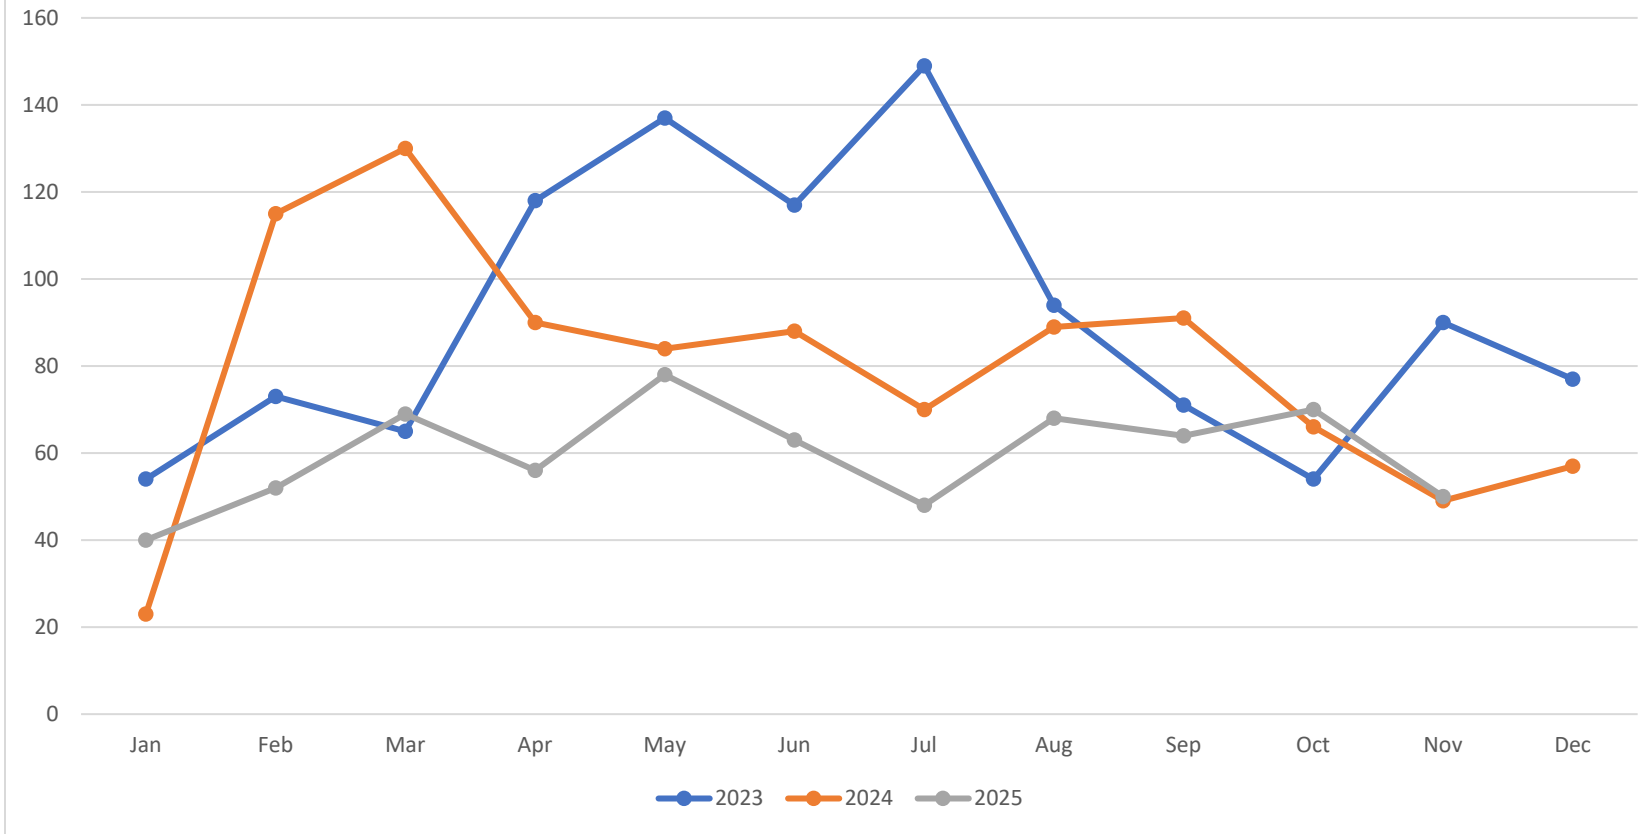

SHOREWOOD POLICE DEPARTMENT
MONTHLY REPORT

NOVEMBER 2025

Activity Report:

During the month of November 2025, the Shorewood Police Department responded to 803 calls for service, issued 935 parking citations, and issued 10 non-traffic related citations.

Citations

Non-Traffic: 10

Retail Theft	5
Disorderly Conduct	2
Resist/Obstruct Officer	1
Trespassing	1
Possession of Drug Paraphernalia	1

North Shore Calls for Service by Jusidiction

■ Shorewood ■ Brown Deer ■ Bayside ■ Fox Point ■ River Hills ■ Whitefish Bay ■ Glendale

2023/2024/2025 Year to Date Calls for Service

2023/2024/2025 Year to Date Municipal Ordinance and Traffic Citations

Village of Shorewood Police Department

Crime Data 2025

Crime 2025	Jan	Feb	Mar	Apr	May	Jun	Jul	Aug	Sep	Oct	Nov	Dec
Homicide	0	0	0	0	0	0	1	0	0	0	0	
Forcible Rape	0	0	0	0	0	0	0	0	0	0	0	
Robbery	1	1	0	1	1	0	0	0	0	0	0	
Assault	1	2	2	1	3	2	3	1	2	5	1	
Burglary	0	1	1	2	1	2	0	1	1	3	3	
Theft	7	10	12	7	13	7	13	12	12	12	16	
Motor Vehicle Theft	4	1	3	0	1	5	2	1	0	0	1	
Arson	0	0	0	0	0	0	0	0	0	0	0	
Totals	13	15	18	11	19	16	19	15	15	20	21	0

Use of Force Incidents

	2023	2024	2025
Jan	3	1	1
Feb	2	0	3
Mar	2	0	1
Apr	3	1	1
May	3	1	0
Jun	1	2	1
Jul	1	1	1
Aug	3	2	1
Sep	0	1	0
Oct	0	1	0
Nov	0	2	1
Dec	2	0	
Total	20	12	10

	2023	2024	2025
Total Calls For Service	11289	10915	9354
Use of Force Incidents	1	12	10
Percentage of Calls That Resulted in a Use of Force	0.01%	0.11%	0.11%