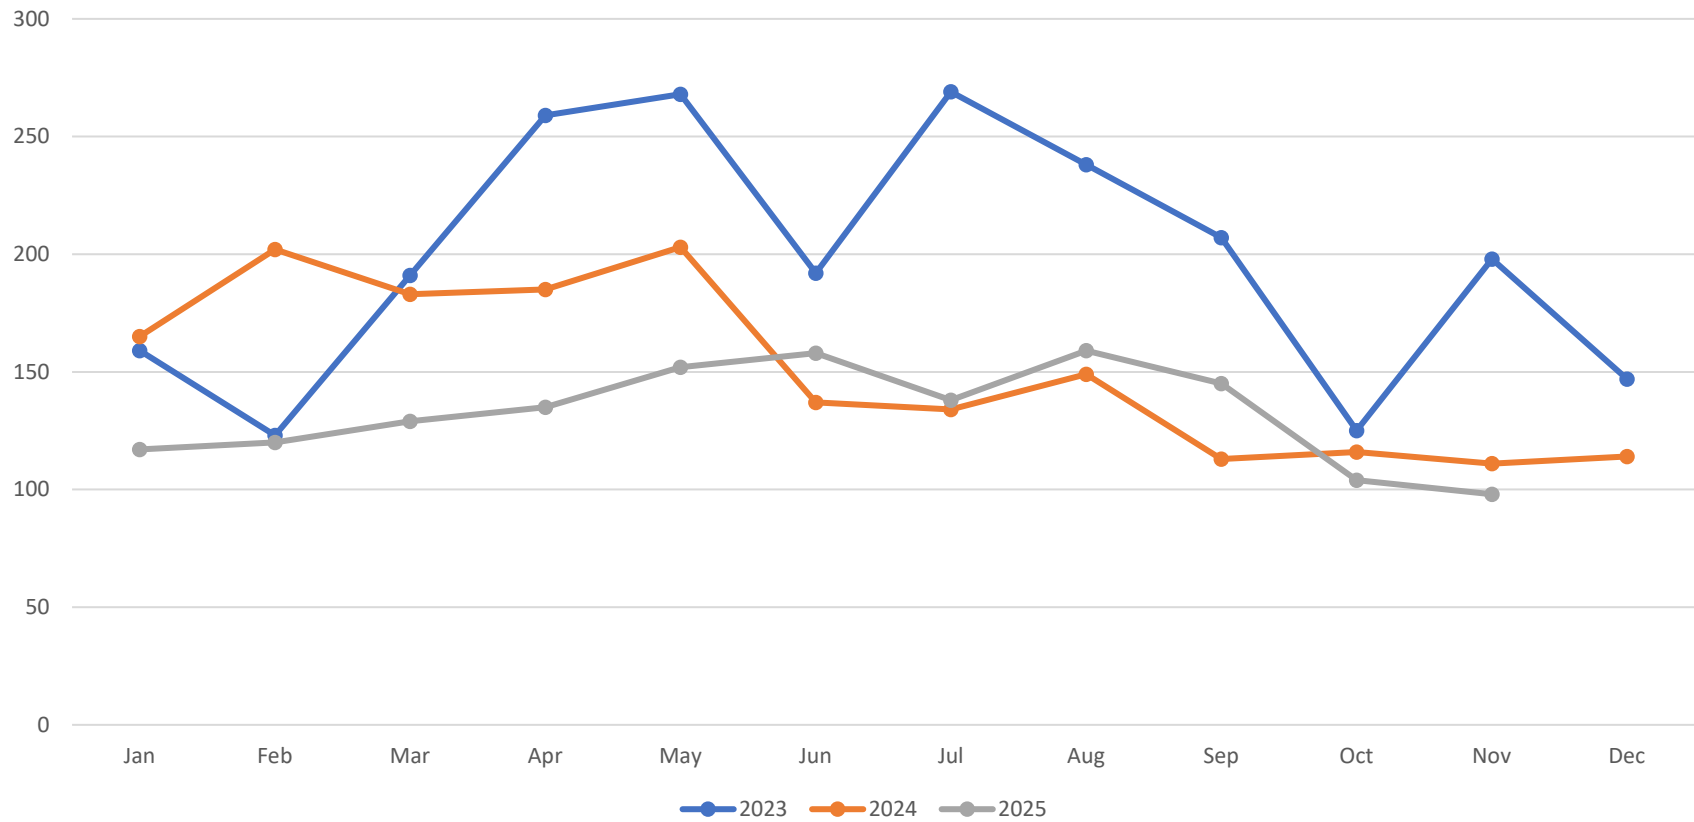

Use of Force Incidents

	2023	2024	2025
Jan	3	1	1
Feb	2	0	3
Mar	2	0	1
Apr	3	1	1
May	3	1	0
Jun	1	2	1
Jul	1	1	1
Aug	3	2	1
Sep	0	1	0
Oct	0	1	0
Nov	0	2	1
Dec	2	0	
Total	20	12	10

	2023	2024	2025
Total Calls For Service	11289	10915	9354
Use of Force Incidents	1	12	10
Percentage of Calls That Resulted in a Use of Force	0.01%	0.11%	0.11%

2023/2024/2025 Use of Force

Complaints Received

	2023	2024	2025
Jan	0	0	0
Feb	0	0	0
Mar	0	0	0
Apr	0	0	0
May	0	0	0
Jun	0	1	0
Jul	0	0	2
Aug	1	0	2
Sep	0	0	0
Oct	0	1	1
Nov	0	0	0
Dec	0	0	
Total	1	2	5

	2023	2024	2025
Total Calls For Service	11289	10915	9354
Citizen Complaints	1	2	5
Percentage of Calls That Resulted in a Citizen Complaint	0.01%	0.02%	0.05%

2023/2024/2025 Complaints Received

November 2025 Traffic Stop Data

	Cited	Warned	TOTAL
American Indian/Alaskan Native	0	0	0
Asian	2	4	6
Black/African American	15	20	35
White	5	42	47
Hispanic/Latino Origin	2	8	10
TOTAL	24	74	98

November Traffic Stops by Race

■ American Indian/Alaskan Native ■ Asian ■ Black/African American ■ White ■ Hispanic/Latino Origin

2023/2024/2025 Year to Date Traffic Stops

Summary Arrests/Physical Custody	
American Indian/Alaskan Native	0
Asian	0
Black/African American	12
White	8
Hispanic	1
Total	21