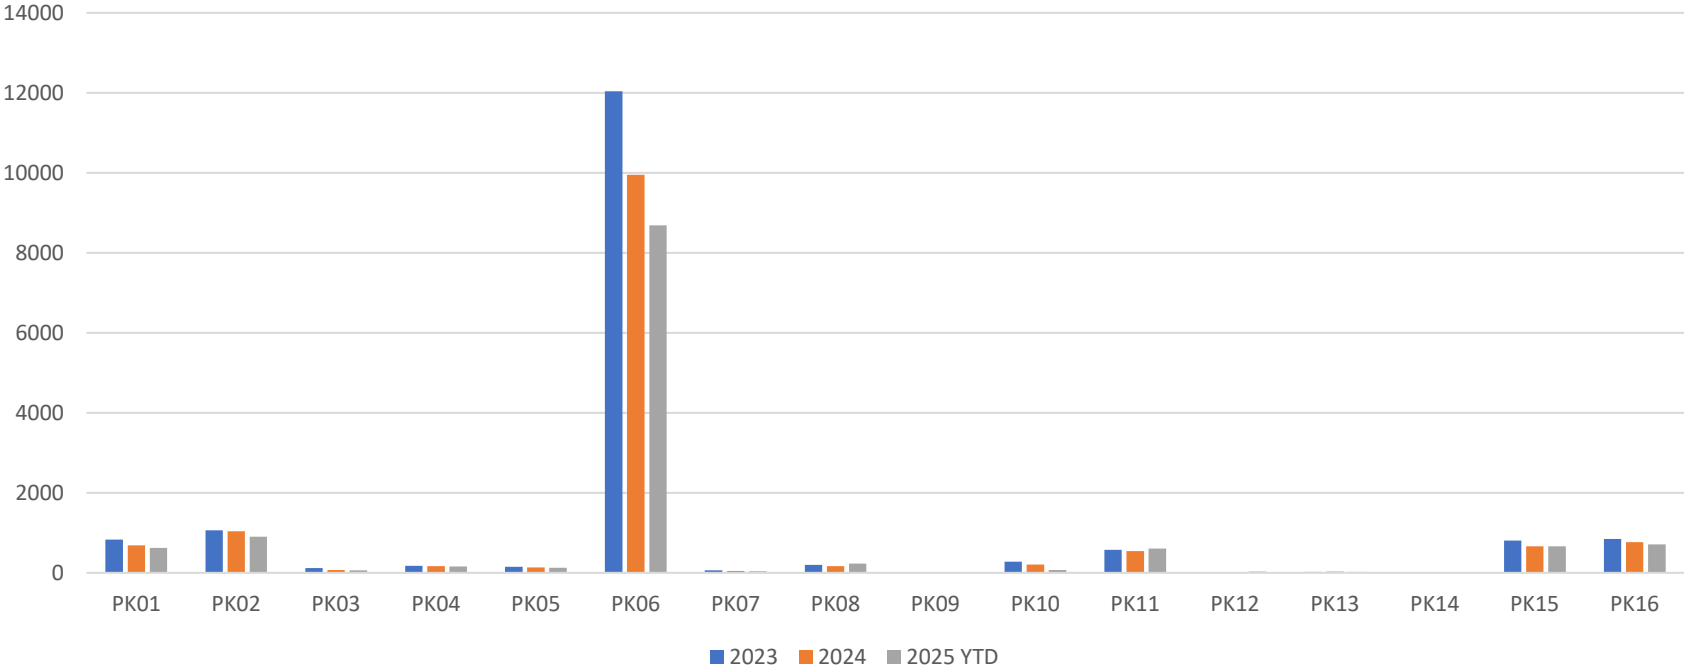

Parking Citations Issued - 2023/2024/2025 (YTD)