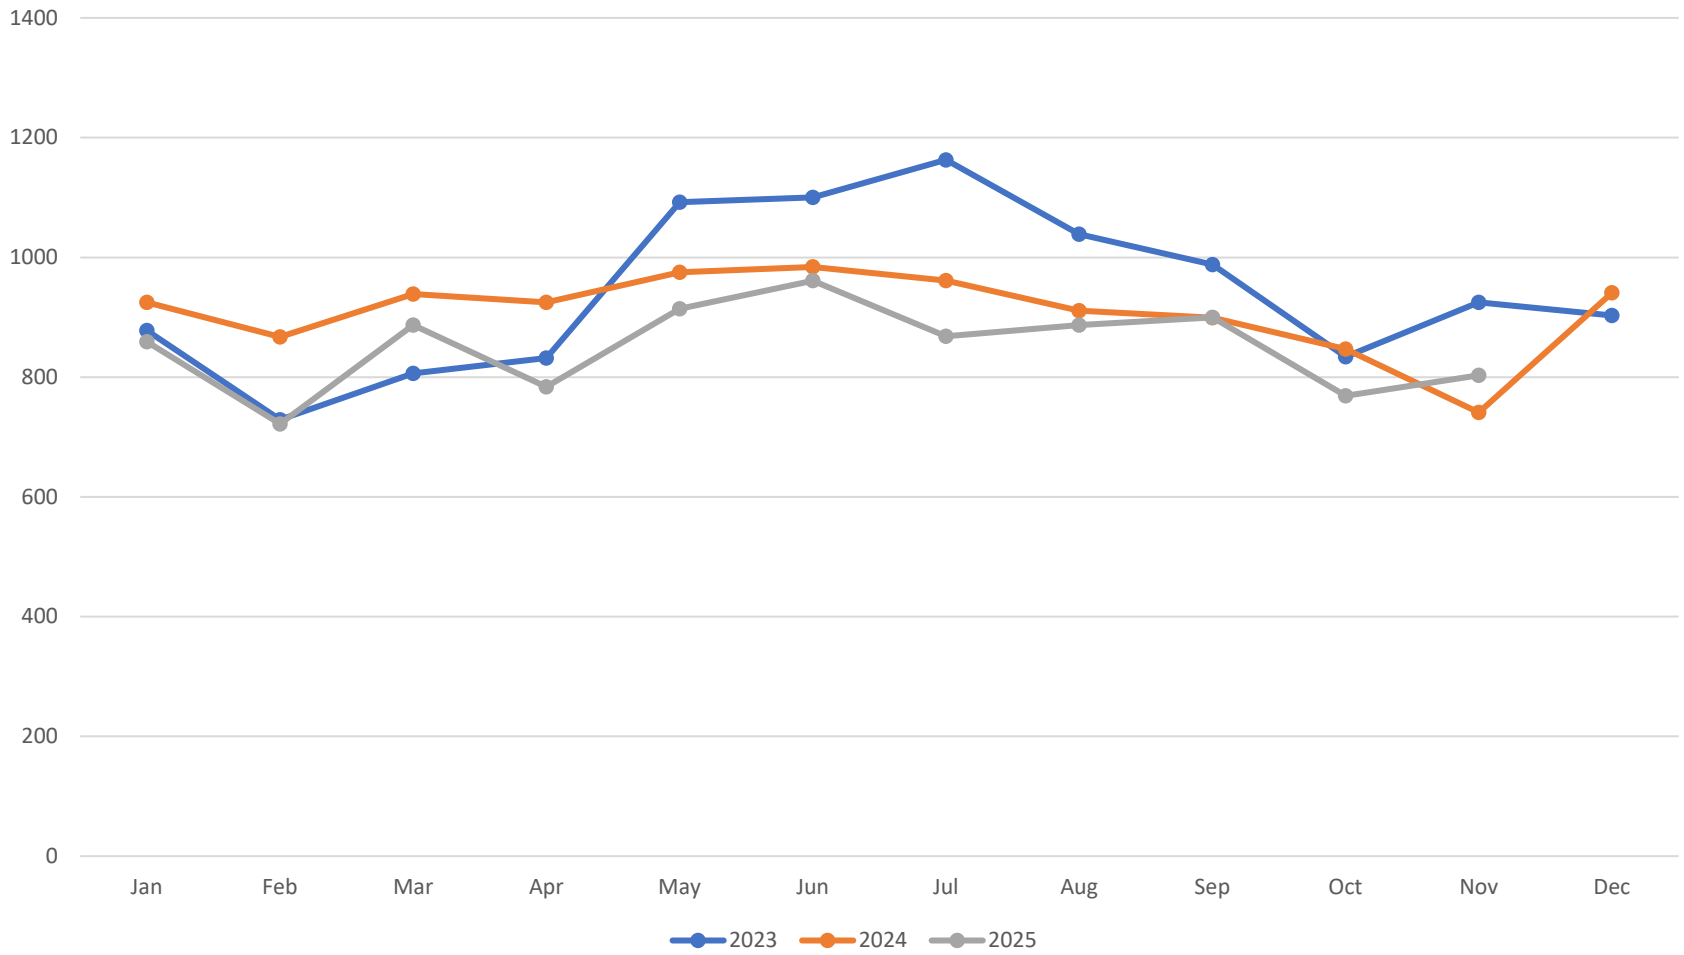

SHOREWOOD POLICE DEPARTMENT
MONTHLY REPORT

NOVEMBER 2025

Activity Report:

During the month of November 2025, the Shorewood Police Department responded to 803 calls for service, issued 935 parking citations, and issued 10 non-traffic related citations.

Citations

Non-Traffic: 10

Retail Theft	5
Disorderly Conduct	2
Resist/Obstruct Officer	1
Trespassing	1
Possession of Drug Paraphernalia	1

North Shore Calls for Service by Jusidiction

■ Shorewood ■ Brown Deer ■ Bayside ■ Fox Point ■ River Hills ■ Whitefish Bay ■ Glendale

2023/2024/2025 Year to Date Calls for Service

2023/2024/2025 Year to Date Municipal Ordinance and Traffic Citations

Village of Shorewood Police Department

Crime Data 2025

Crime 2025	Jan	Feb	Mar	Apr	May	Jun	Jul	Aug	Sep	Oct	Nov	Dec
Homicide	0	0	0	0	0	0	1	0	0	0	0	
Forcible Rape	0	0	0	0	0	0	0	0	0	0	0	
Robbery	1	1	0	1	1	0	0	0	0	0	0	
Assault	1	2	2	1	3	2	3	1	2	5	1	
Burglary	0	1	1	2	1	2	0	1	1	3	3	
Theft	7	10	12	7	13	7	13	12	12	12	16	
Motor Vehicle Theft	4	1	3	0	1	5	2	1	0	0	1	
Arson	0	0	0	0	0	0	0	0	0	0	0	
Totals	13	15	18	11	19	16	19	15	15	20	21	0

Use of Force Incidents

	2023	2024	2025
Jan	3	1	1
Feb	2	0	3
Mar	2	0	1
Apr	3	1	1
May	3	1	0
Jun	1	2	1
Jul	1	1	1
Aug	3	2	1
Sep	0	1	0
Oct	0	1	0
Nov	0	2	1
Dec	2	0	
Total	20	12	10

	2023	2024	2025
Total Calls For Service	11289	10915	9354
Use of Force Incidents	1	12	10
Percentage of Calls That Resulted in a Use of Force	0.01%	0.11%	0.11%