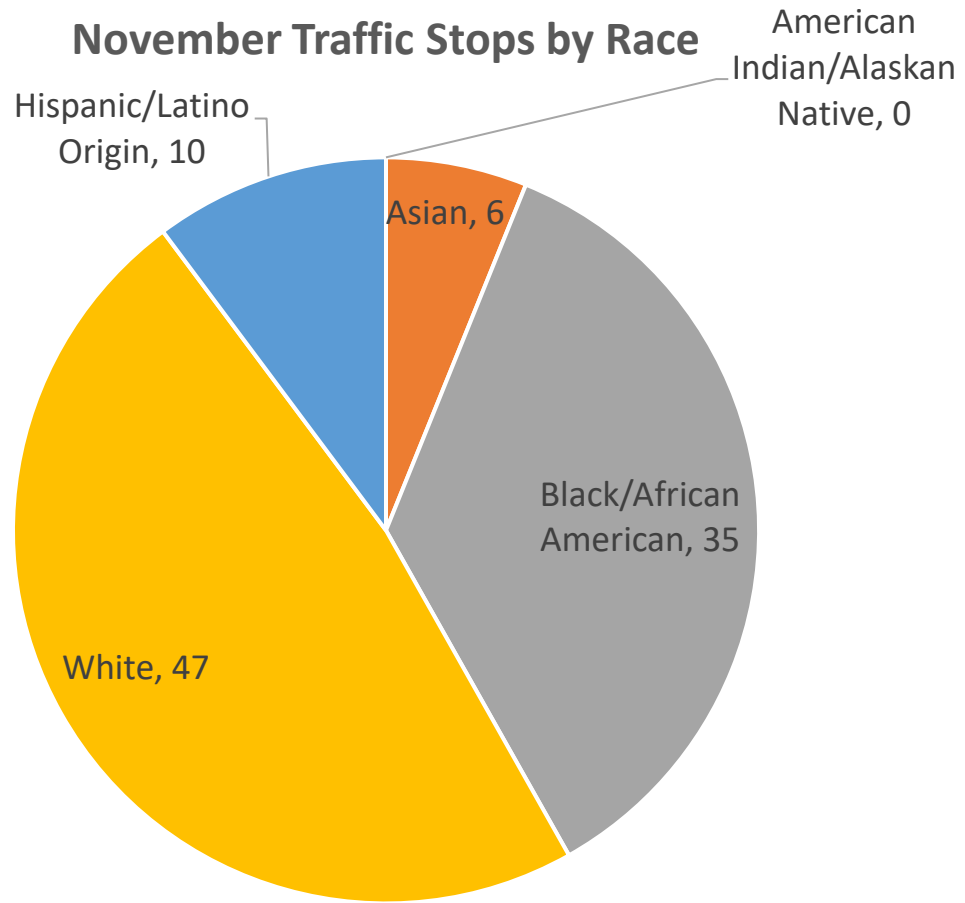

November 2025 Traffic Stop Data

	Cited	Warned	TOTAL
American Indian/Alaskan Native	0	0	0
Asian	2	4	6
Black/African American	15	20	35
White	5	42	47
Hispanic/Latino Origin	2	8	10
TOTAL	24	74	98

November Traffic Stops by Race

■ American Indian/Alaskan Native   ■ Asian   ■ Black/African American   ■ White   ■ Hispanic/Latino Origin