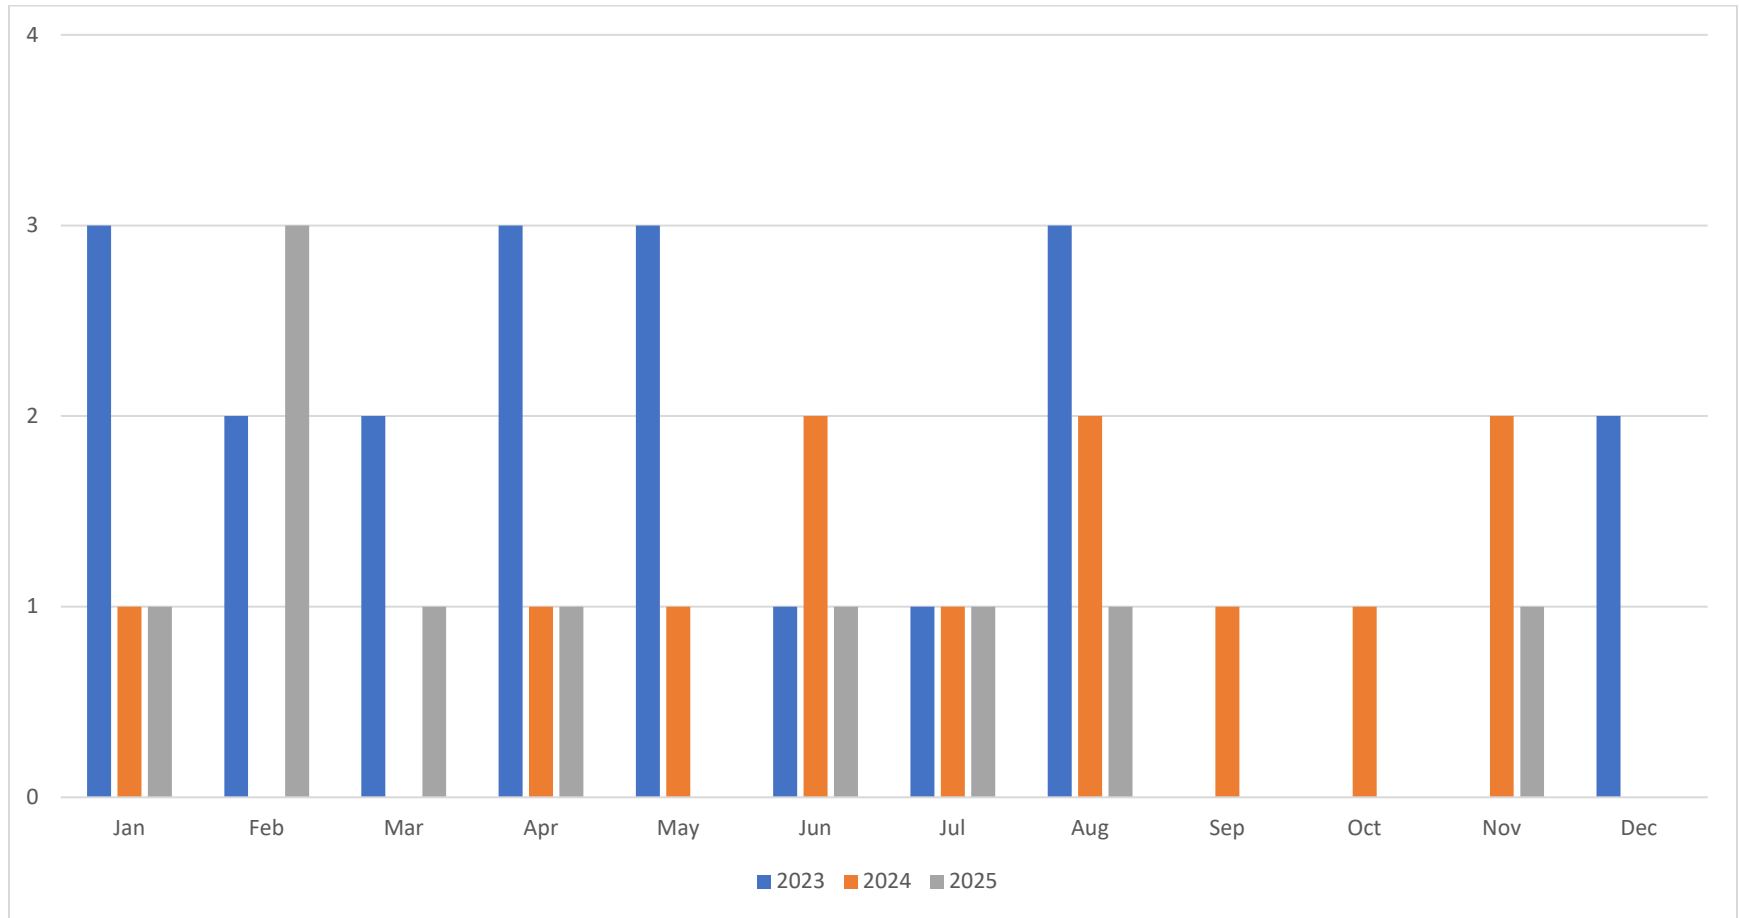

Use of Force Incidents

	2023	2024	2025
Jan	3	1	1
Feb	2	0	3
Mar	2	0	1
Apr	3	1	1
May	3	1	0
Jun	1	2	1
Jul	1	1	1
Aug	3	2	1
Sep	0	1	0
Oct	0	1	0
Nov	0	2	1
Dec	2	0	
Total	20	12	10

	2023	2024	2025
Total Calls For Service	11289	10915	9354
Use of Force Incidents	1	12	10
Percentage of Calls That Resulted in a Use of Force	0.01%	0.11%	0.11%

2023/2024/2025 Use of Force