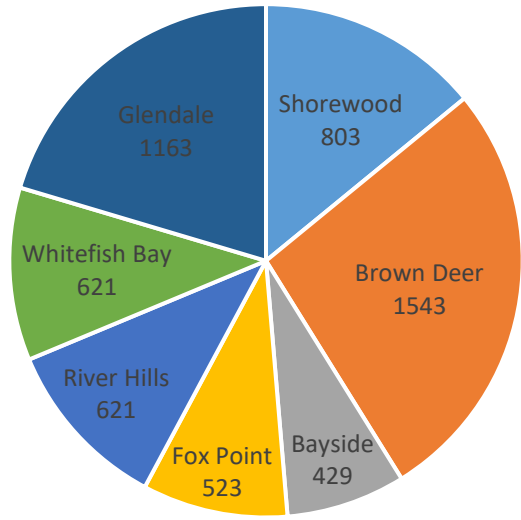

SHOREWOOD POLICE DEPARTMENT
MONTHLY REPORT

NOVEMBER 2025

Activity Report:

During the month of November 2025, the Shorewood Police Department responded to 803 calls for service, issued 935 parking citations, and issued 10 non-traffic related citations.

Citations

Non-Traffic: 10

Retail Theft	5
Disorderly Conduct	2
Resist/Obstruct Officer	1
Trespassing	1
Possession of Drug Paraphernalia	1

North Shore Calls for Service by Jusidiction

■ Shorewood ■ Brown Deer ■ Bayside ■ Fox Point ■ River Hills ■ Whitefish Bay ■ Glendale

2023/2024/2025 Year to Date Calls for Service

2023/2024/2025 Year to Date Municipal Ordinance and Traffic Citations

Village of Shorewood Police Department

Crime Data 2025

Crime 2025	Jan	Feb	Mar	Apr	May	Jun	Jul	Aug	Sep	Oct	Nov	Dec
Homicide	0	0	0	0	0	0	1	0	0	0	0	
Forcible Rape	0	0	0	0	0	0	0	0	0	0	0	
Robbery	1	1	0	1	1	0	0	0	0	0	0	
Assault	1	2	2	1	3	2	3	1	2	5	1	
Burglary	0	1	1	2	1	2	0	1	1	3	3	
Theft	7	10	12	7	13	7	13	12	12	12	16	
Motor Vehicle Theft	4	1	3	0	1	5	2	1	0	0	1	
Arson	0	0	0	0	0	0	0	0	0	0	0	
Totals	13	15	18	11	19	16	19	15	15	20	21	0