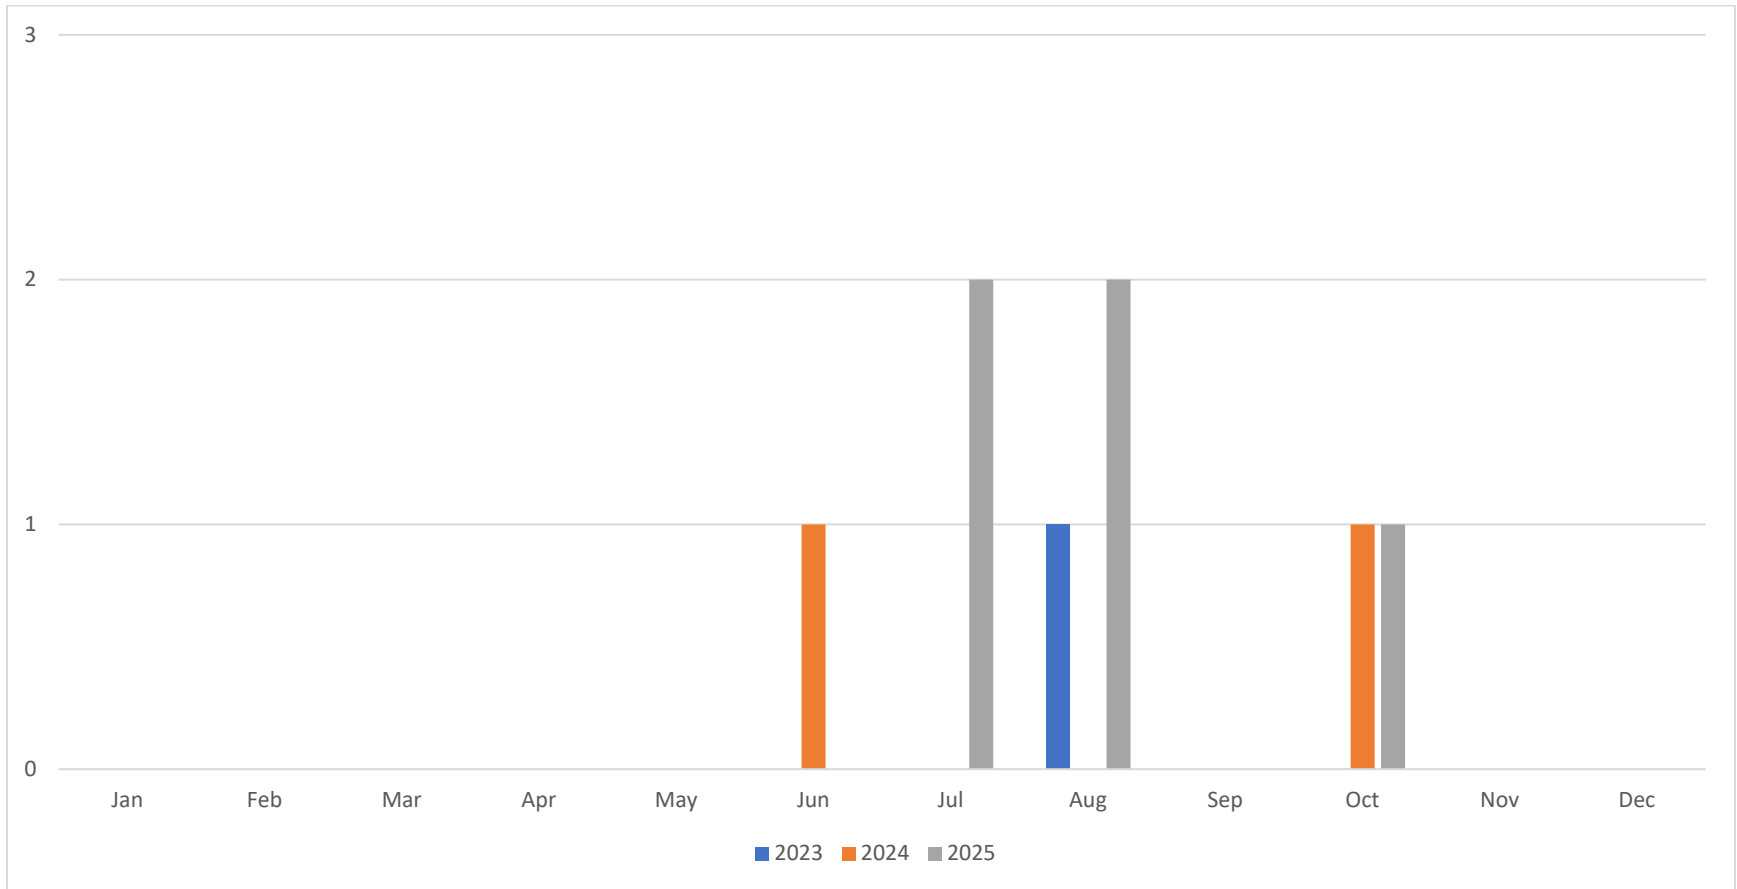

Complaints Received

	2023	2024	2025
Jan	0	0	0
Feb	0	0	0
Mar	0	0	0
Apr	0	0	0
May	0	0	0
Jun	0	1	0
Jul	0	0	2
Aug	1	0	2
Sep	0	0	0
Oct	0	1	1
Nov	0	0	0
Dec	0	0	
Total	1	2	5

	2023	2024	2025
Total Calls For Service	11289	10915	9354
Citizen Complaints	1	2	5
Percentage of Calls That Resulted in a Citizen Complaint	0.01%	0.02%	0.05%

2023/2024/2025 Complaints Received