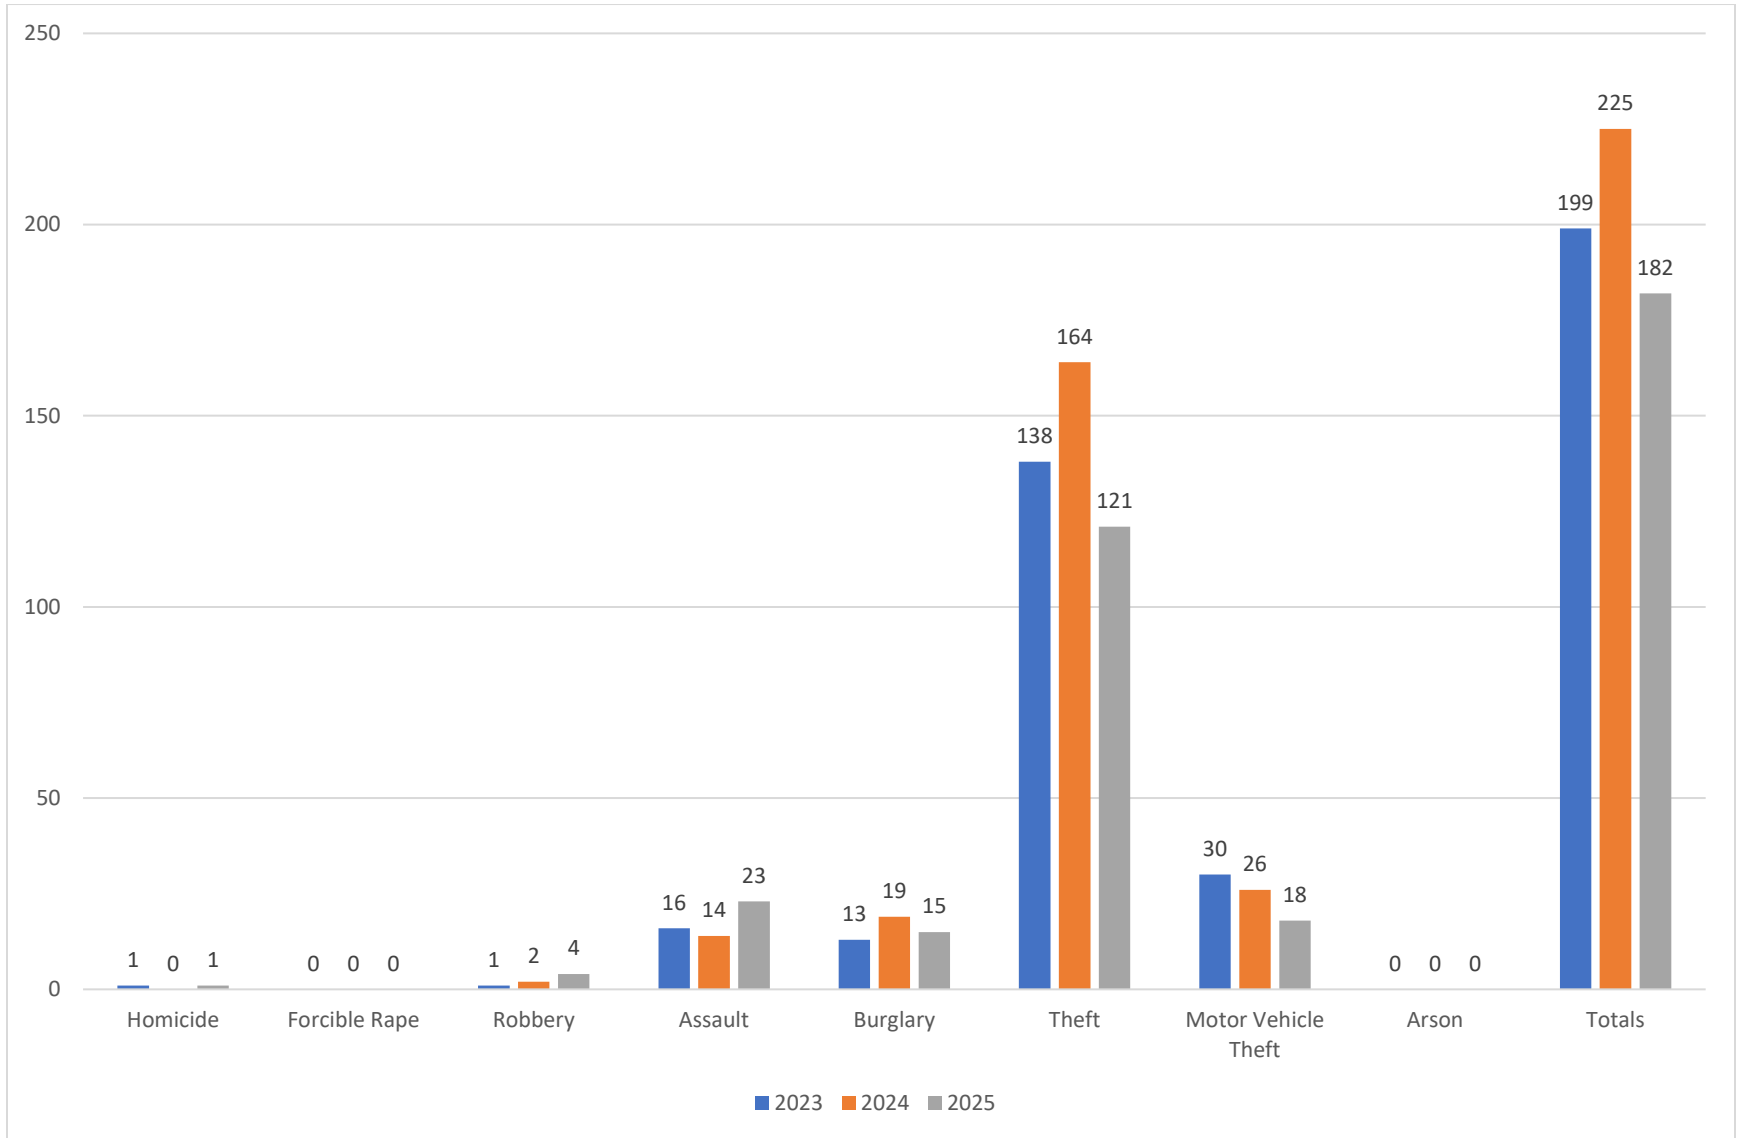

Village of Shorewood Police Department

Crime Data 2025

Crime 2025	Jan	Feb	Mar	Apr	May	Jun	Jul	Aug	Sep	Oct	Nov	Dec
Homicide	0	0	0	0	0	0	1	0	0	0	0	
Forcible Rape	0	0	0	0	0	0	0	0	0	0	0	
Robbery	1	1	0	1	1	0	0	0	0	0	0	
Assault	1	2	2	1	3	2	3	1	2	5	1	
Burglary	0	1	1	2	1	2	0	1	1	3	3	
Theft	7	10	12	7	13	7	13	12	12	12	16	
Motor Vehicle Theft	4	1	3	0	1	5	2	1	0	0	1	
Arson	0	0	0	0	0	0	0	0	0	0	0	
Totals	13	15	18	11	19	16	19	15	15	20	21	0

UCR Data Comparison Year to Date 2023/2024/2025