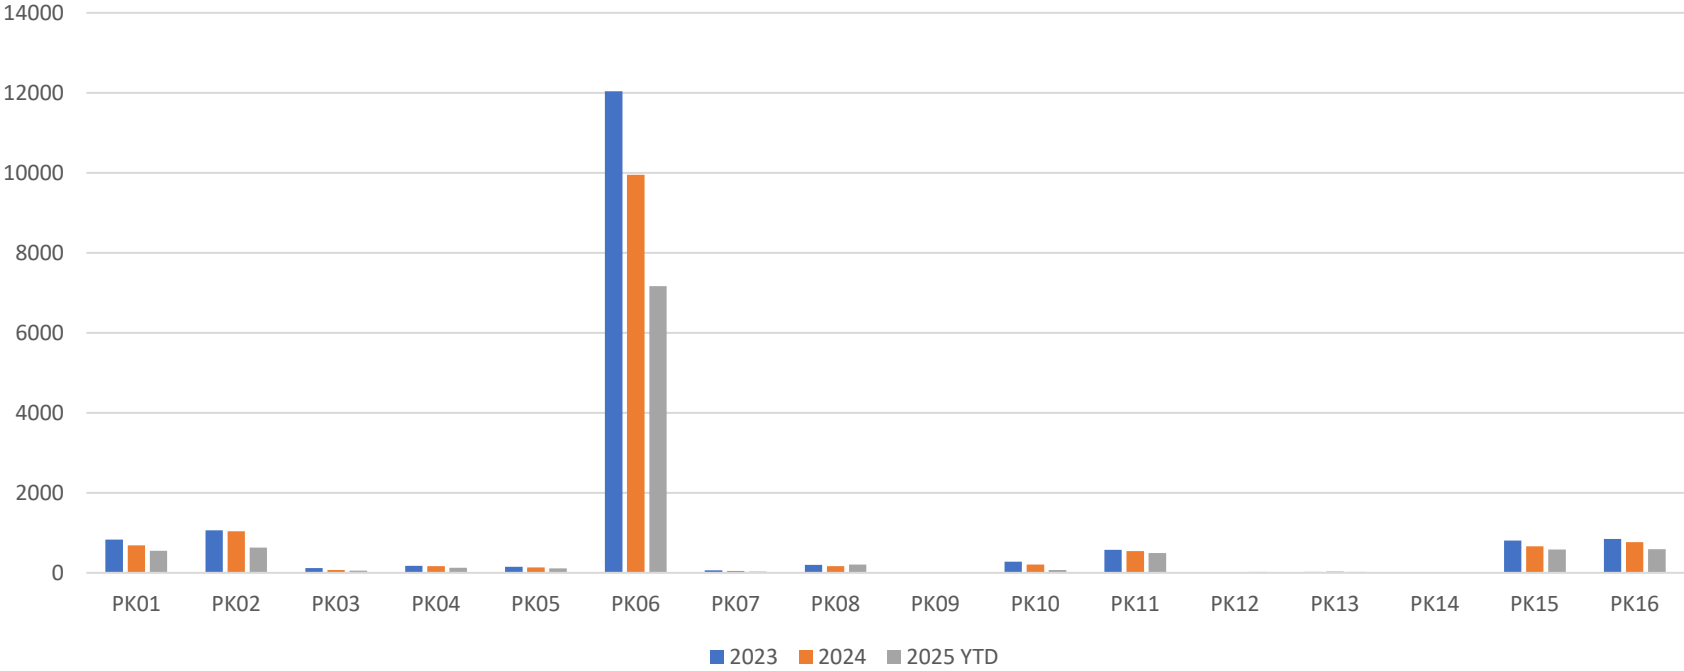

Parking Citations Issued - 2023/2024/2025 (YTD)