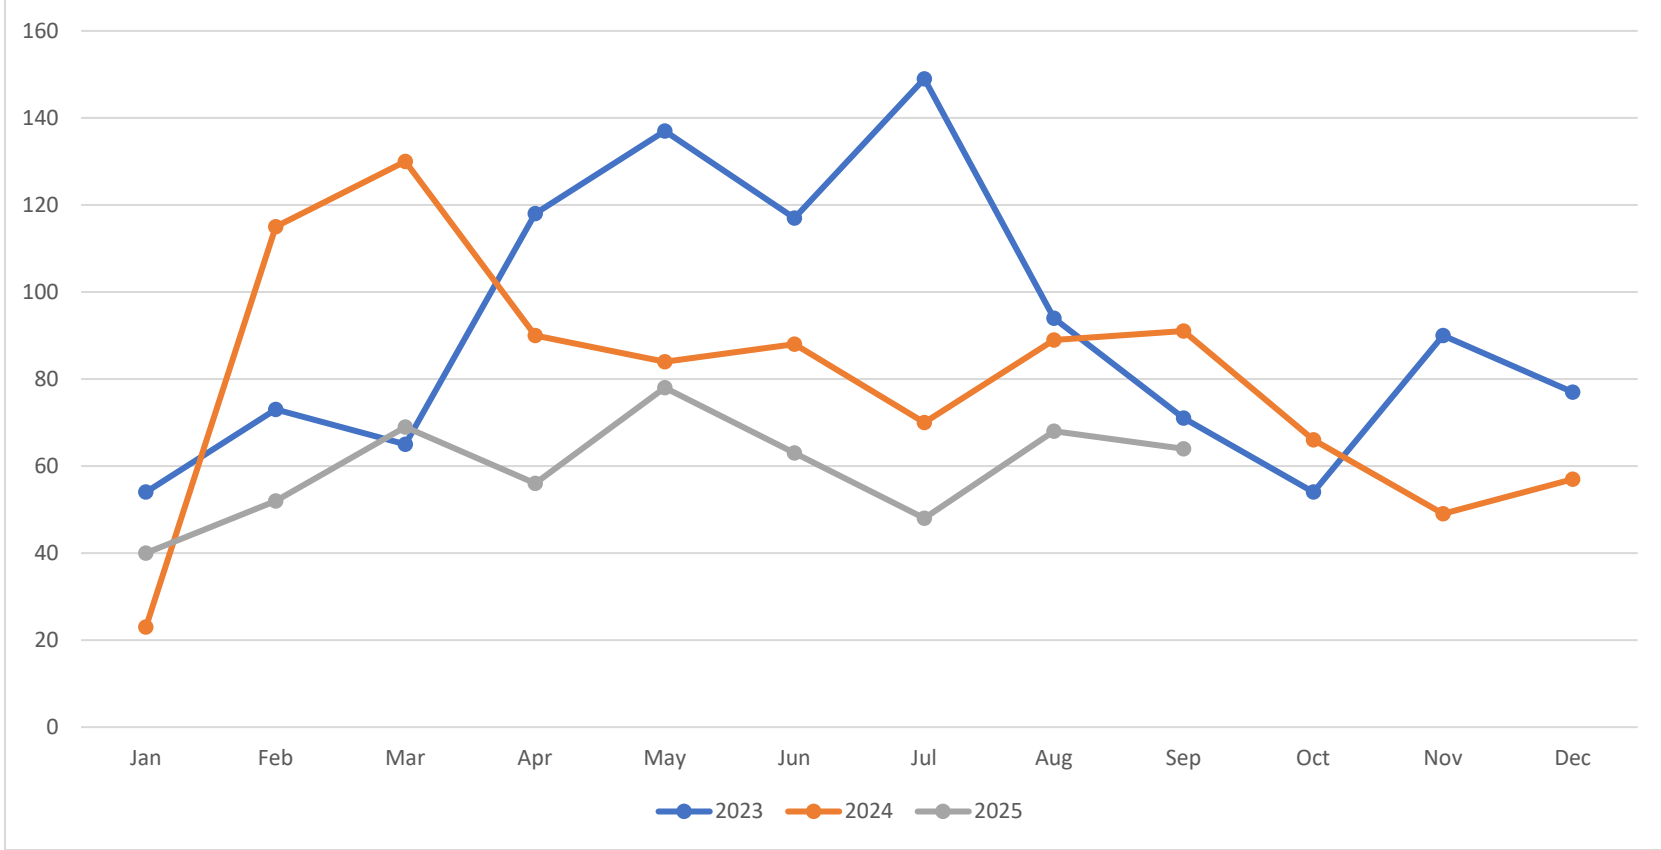

SHOREWOOD POLICE DEPARTMENT  
MONTHLY REPORT

SEPTEMBER 2025

**Activity Report:**

During the month of September 2025, the Shorewood Police Department responded to 900 calls for service, issued 1,379 parking citations, and issued 16 non-traffic related citations.

**Citations**

Non-Traffic: 16

Resist/Obstruct Officer	6
Disorderly Conduct	3
Theft	2
Prowling	1
Other	4

**North Shore Calls for Service by Jusidiction**

### 2023/2024/2025 Year to Date Calls for Service

2023/2024/2025 Year to Date Municipal Ordinance and Traffic Citations

# Use of Force Incidents

	2023	2024	2025
Jan	3	1	1
Feb	2	0	3
Mar	2	0	1
Apr	3	1	1
May	3	1	0
Jun	1	2	1
Jul	1	1	1
Aug	3	2	1
Sep	0	1	0
Oct	0	1	
Nov	0	2	
Dec	2	0	
Total	20	12	9

	2023	2024	2025
Total Calls For Service	11289	10915	7782
Use of Force Incidents	1	12	9
Percentage of Calls That Resulted in a Use of Force	0.01%	0.11%	0.12%