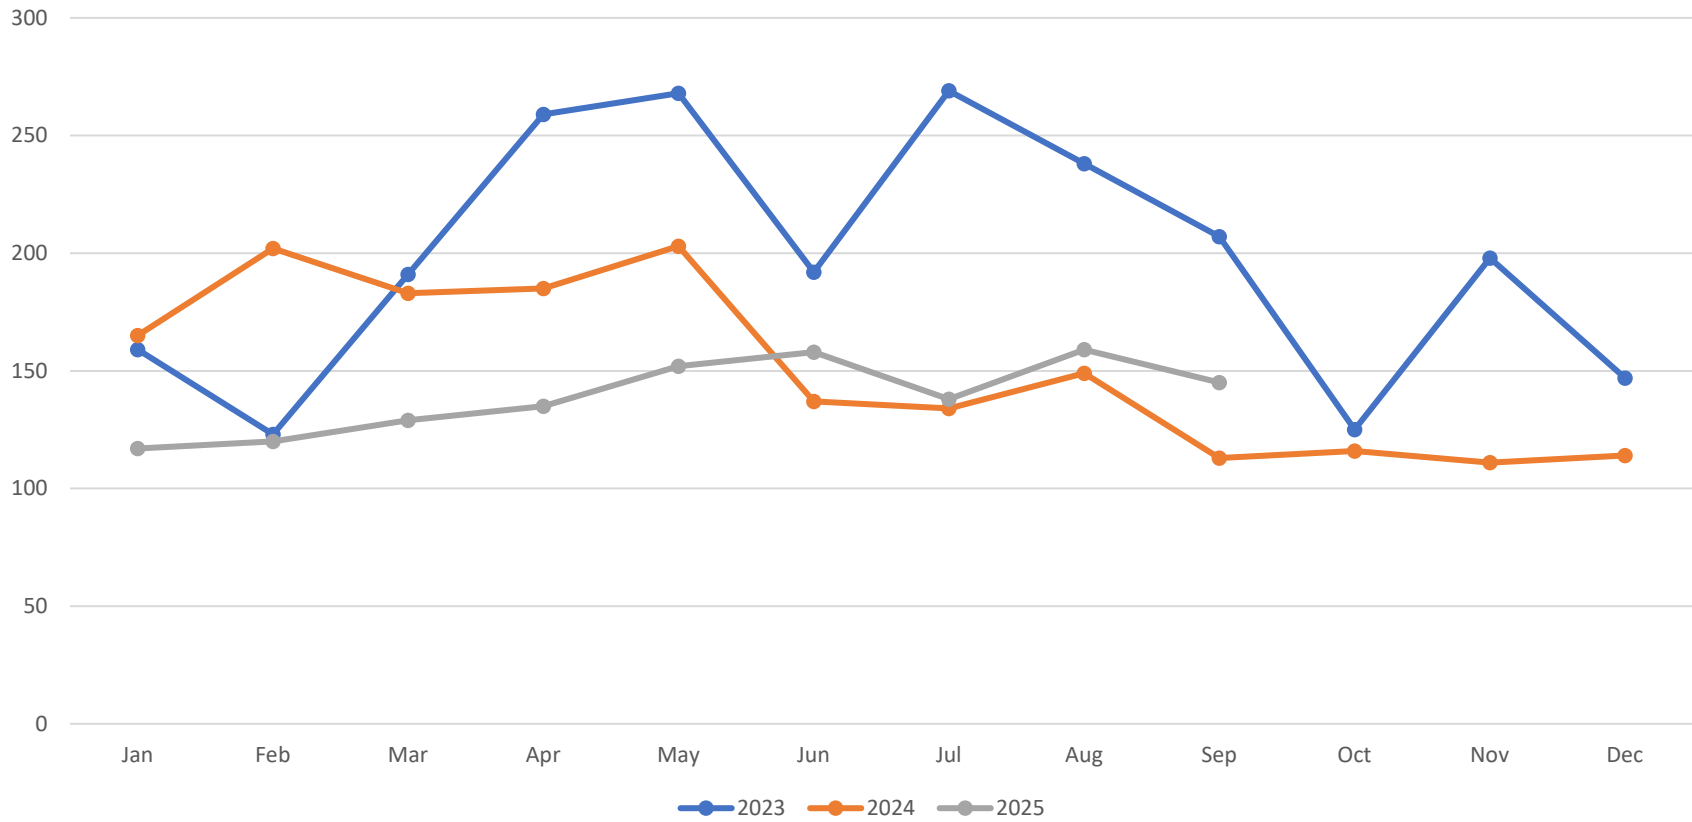

### September Traffic Stops by Race

Hispanic/Latino Origin, 9

American Indian/Alaskan Native, 1

Asian, 4

Black/African American, 63

White, 68

■ American Indian/Alaskan Native   ■ Asian   ■ Black/African American   ■ White   ■ Hispanic/Latino Origin

2023/2024/2025 Year to Date Traffic Stops

<b>Summary Arrests/Physical Custody</b>	
American Indian/Alaskan Native	0
Asian	0
Black/African American	8
White	3
Hispanic	1
<b>Total</b>	<b>12</b>

<b>Warrant Arrests</b>	
American Indian/Alaskan Native	0
Asian	0
Black/African American	0
White	0
Hispanic	0
<b>Total</b>	<b>0</b>