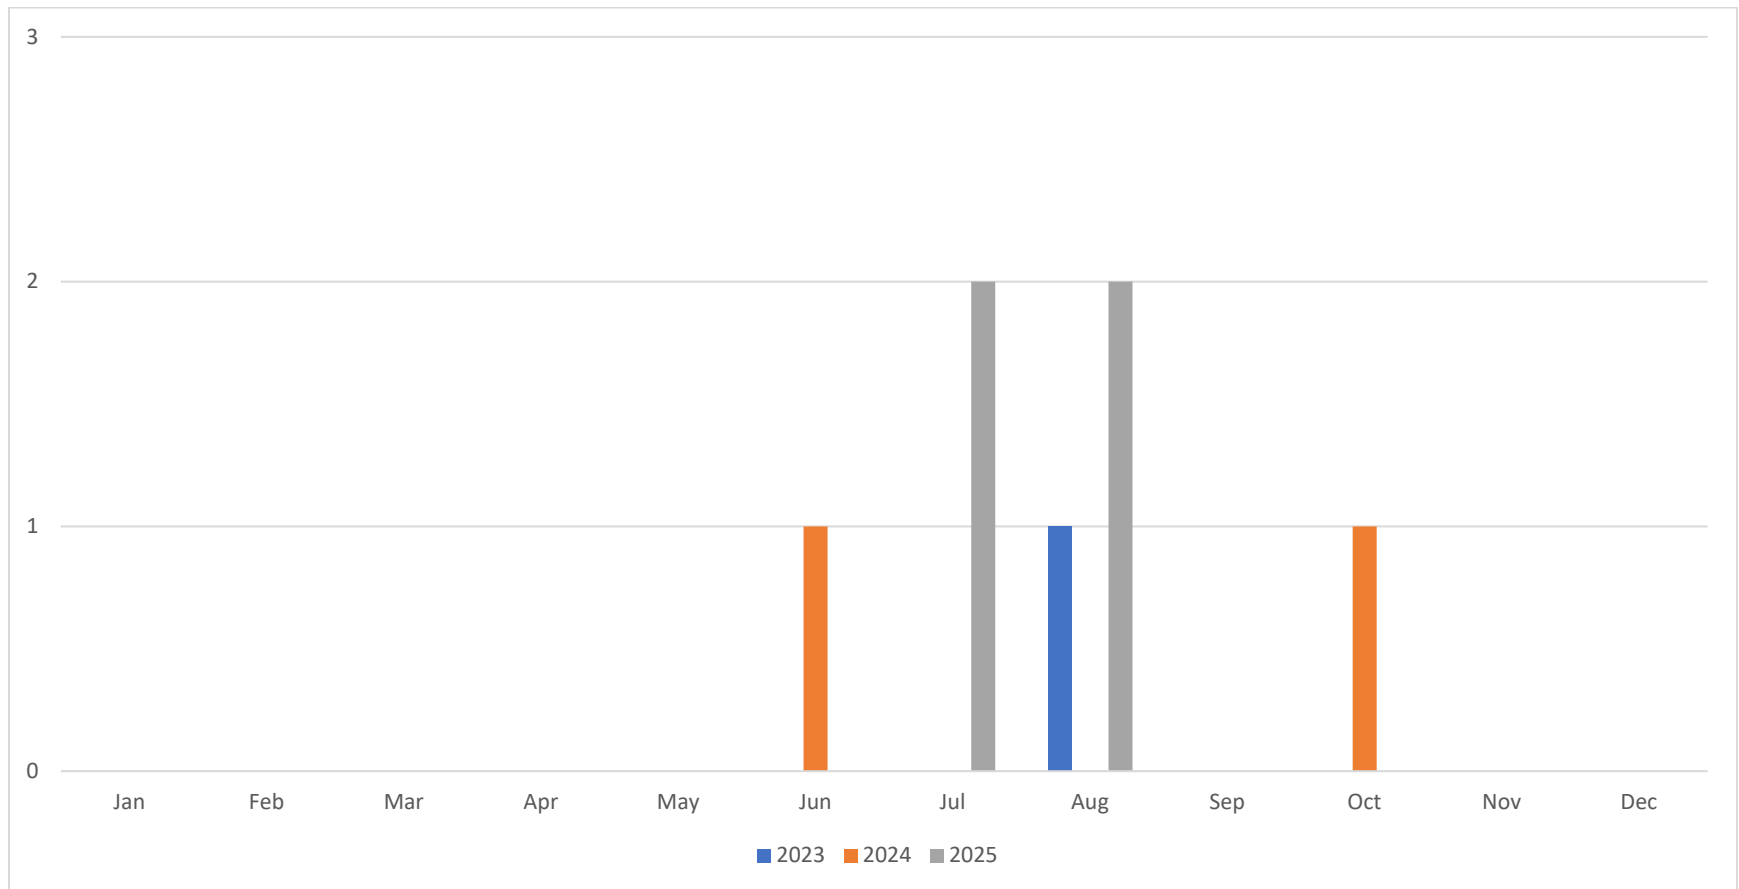

2023/2024/2025 Complaints Received

September 2025 Traffic Stop Data

	Cited	Warned	TOTAL
American Indian/Alaskan Native	0	1	1
Asian	0	4	4
Black/African American	19	44	63
White	7	61	68
Hispanic/Latino Origin	3	6	9
TOTAL	29	116	145