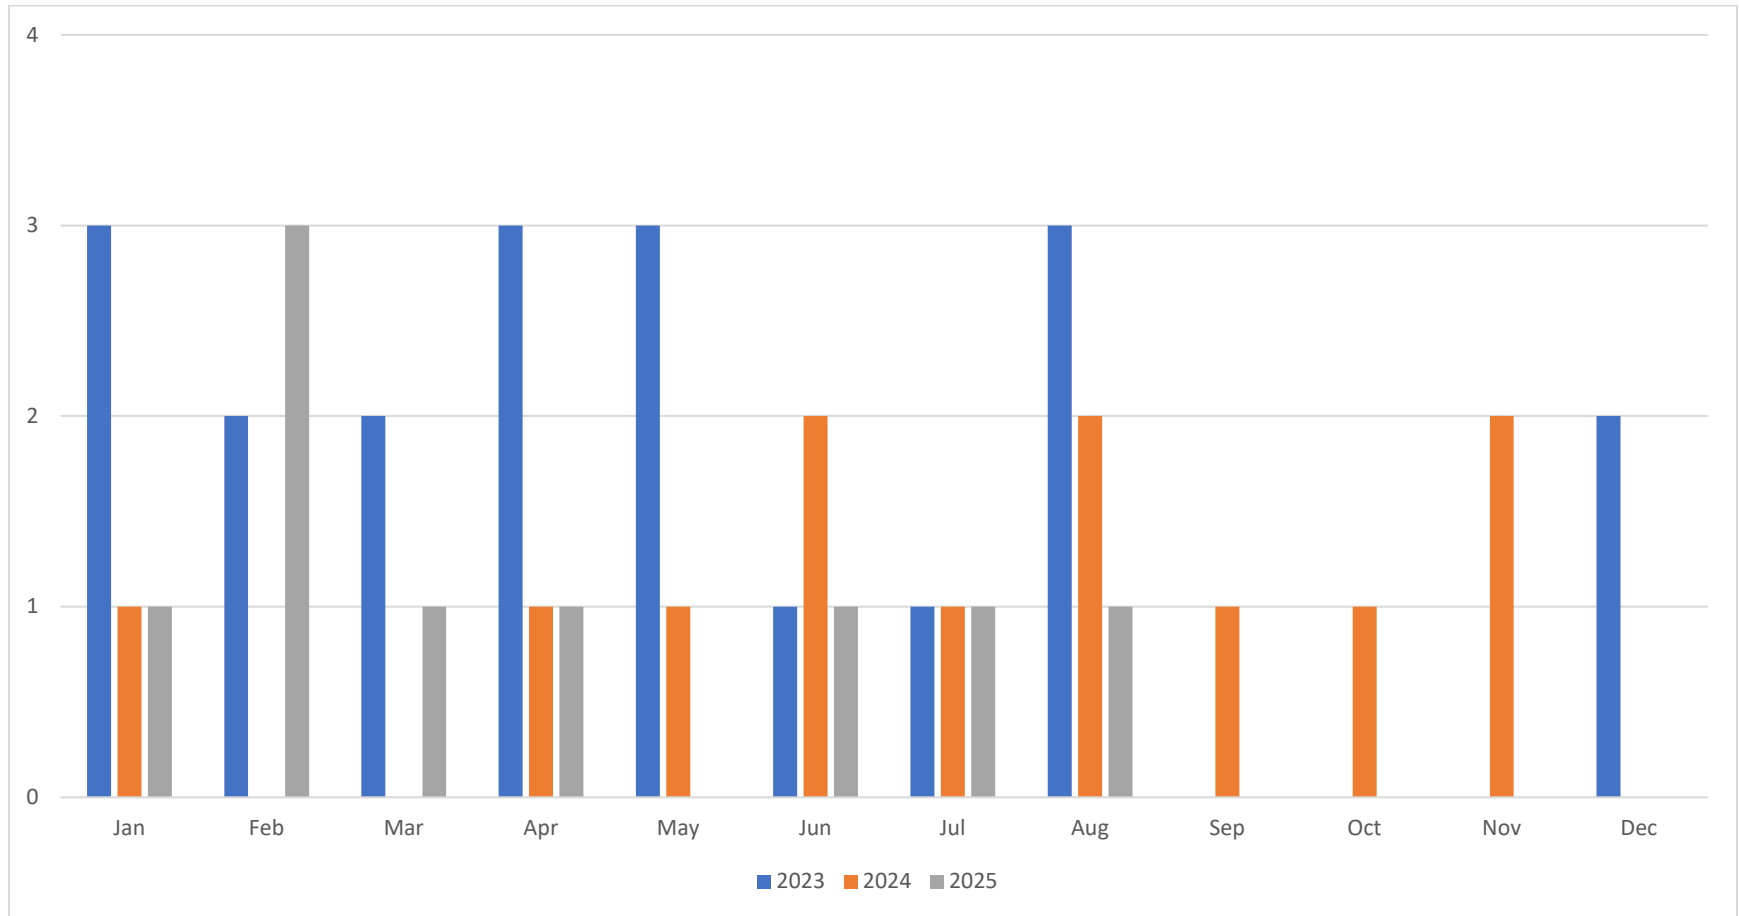

### Crime Data 2025

Crime 2025	Jan	Feb	Mar	Apr	May	Jun	Jul	Aug	Sep	Oct	Nov	Dec
Homicide	0	0	0	0	0	0	1	0	0			
Forcible Rape	0	0	0	0	0	0	0	0	0			
Robbery	1	1	0	1	1	0	0	0	0			
Assault	1	2	2	1	3	2	3	1	2			
Burglary	0	1	1	2	1	2	0	1	1			
Theft	7	10	12	7	13	7	13	12	12			
Motor Vehicle Theft	4	1	3	0	1	5	2	1	0			
Arson	0	0	0	0	0	0	0	0	0			
Totals	13	15	18	11	19	16	19	15	15	0	0	0

### UCR Data Comparison Year to Date 2023/2024/2025

Parking Citations Issued - 2023/2024/2025 (YTD)

		2023	2024	2025 YTD
PK01	Parking Where Prohibited by Official Sign	832	683	547
PK02	Parking Past Posted Time Limits	1061	1041	630
PK03	Parking on Posted Private Property	122	70	57
PK04	Parked Too Close to Crosswalk	177	165	128
PK05	Other Parking	151	133	109
PK06	Night Parking	12038	9,955	7168
PK07	Parked Too Close to Hydrant	61	46	30
PK08	Parked Too Close to Drive	199	169	208
PK09	Parked on Street During Snow Emergency	0	0	0
PK10	Winter Restrictions 12/1 Thru 2/28	280	209	68
PK11	Parking on Public Lot W/O Permit	574	539	492
PK12	Parked Left Wheels to Curb	17	14	26
PK13	Parked in Handicapped Space	25	27	23
PK14	Parked in Alley	7	2	9
PK15	Parked on Odd Side of the Street	805	663	583
PK16	Parked on Even Side of the Street	847	763	587

# Use of Force Incidents

	2023	2024	2025
Jan	3	1	1
Feb	2	0	3
Mar	2	0	1
Apr	3	1	1
May	3	1	0
Jun	1	2	1
Jul	1	1	1
Aug	3	2	1
Sep	0	1	0
Oct	0	1	
Nov	0	2	
Dec	2	0	
Total	20	12	9

	2023	2024	2025
Total Calls For Service	11289	10915	7782
Use of Force Incidents	1	12	9
Percentage of Calls That Resulted in a Use of Force	0.01%	0.11%	0.12%

## 2023/2024/2025 Use of Force