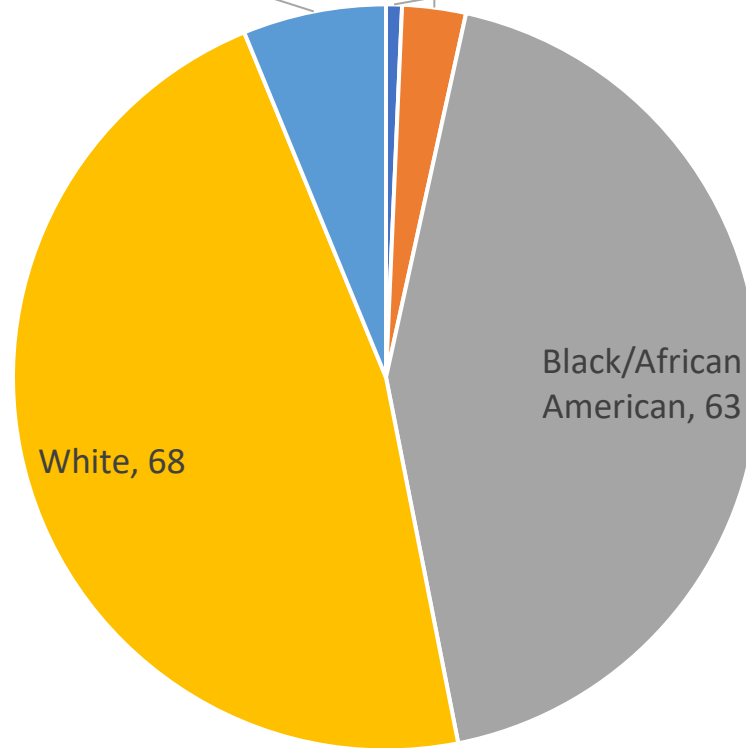

### 2023/2024/2025 Complaints Received

## September 2025 Traffic Stop Data

	Cited	Warned	TOTAL
American Indian/Alaskan Native	0	1	1
Asian	0	4	4
Black/African American	19	44	63
White	7	61	68
Hispanic/Latino Origin	3	6	9
<b>TOTAL</b>	<b>29</b>	<b>116</b>	<b>145</b>

### September Traffic Stops by Race

Hispanic/Latino Origin, 9

American Indian/Alaskan Native, 1

Asian, 4

Black/African American, 63

White, 68

■ American Indian/Alaskan Native   ■ Asian   ■ Black/African American   ■ White   ■ Hispanic/Latino Origin

2023/2024/2025 Year to Date Traffic Stops

<b>Summary Arrests/Physical Custody</b>	
American Indian/Alaskan Native	0
Asian	0
Black/African American	8
White	3
Hispanic	1
<b>Total</b>	<b>12</b>

<b>Warrant Arrests</b>	
American Indian/Alaskan Native	0
Asian	0
Black/African American	0
White	0
Hispanic	0
<b>Total</b>	<b>0</b>