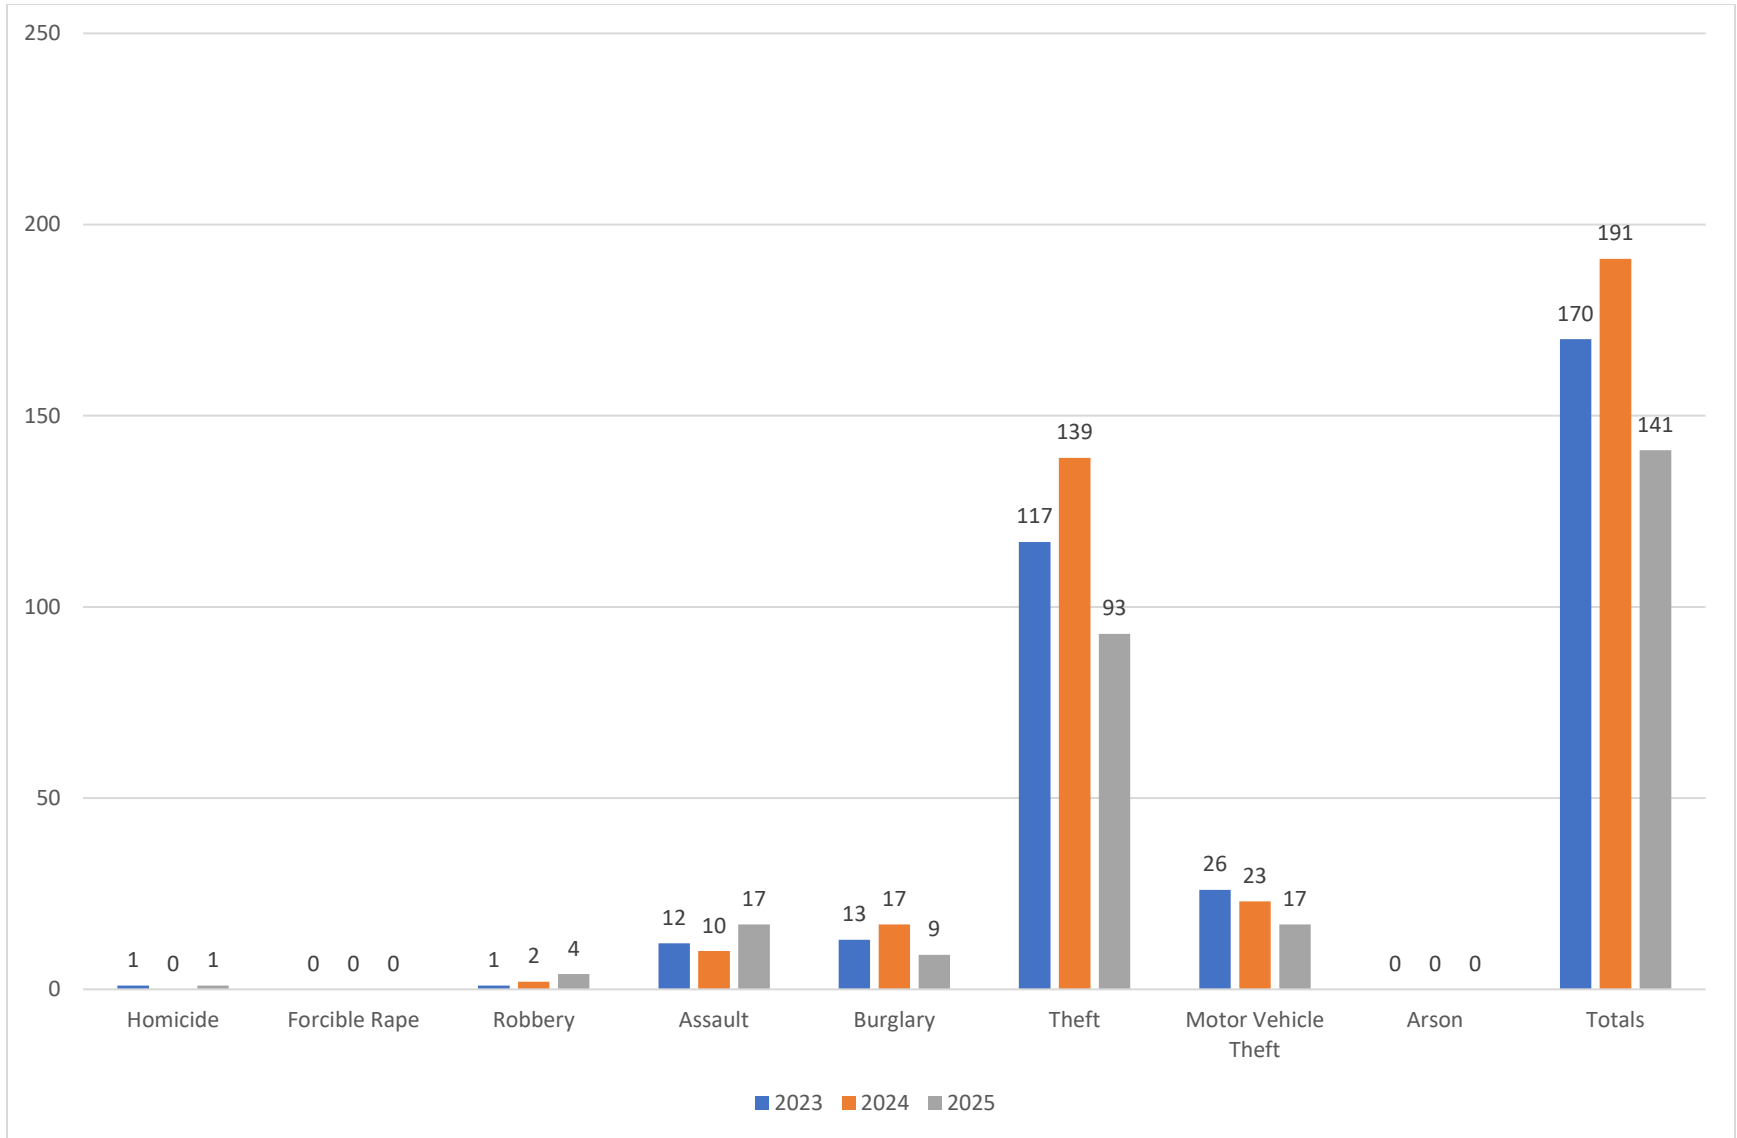

Village of Shorewood Police Department

Crime Data 2025

Crime 2025	Jan	Feb	Mar	Apr	May	Jun	Jul	Aug	Sep	Oct	Nov	Dec
Homicide	0	0	0	0	0	0	1	0	0			
Forcible Rape	0	0	0	0	0	0	0	0	0			
Robbery	1	1	0	1	1	0	0	0	0			
Assault	1	2	2	1	3	2	3	1	2			
Burglary	0	1	1	2	1	2	0	1	1			
Theft	7	10	12	7	13	7	13	12	12			
Motor Vehicle Theft	4	1	3	0	1	5	2	1	0			
Arson	0	0	0	0	0	0	0	0	0			
Totals	13	15	18	11	19	16	19	15	15	0	0	0

UCR Data Comparison Year to Date 2023/2024/2025