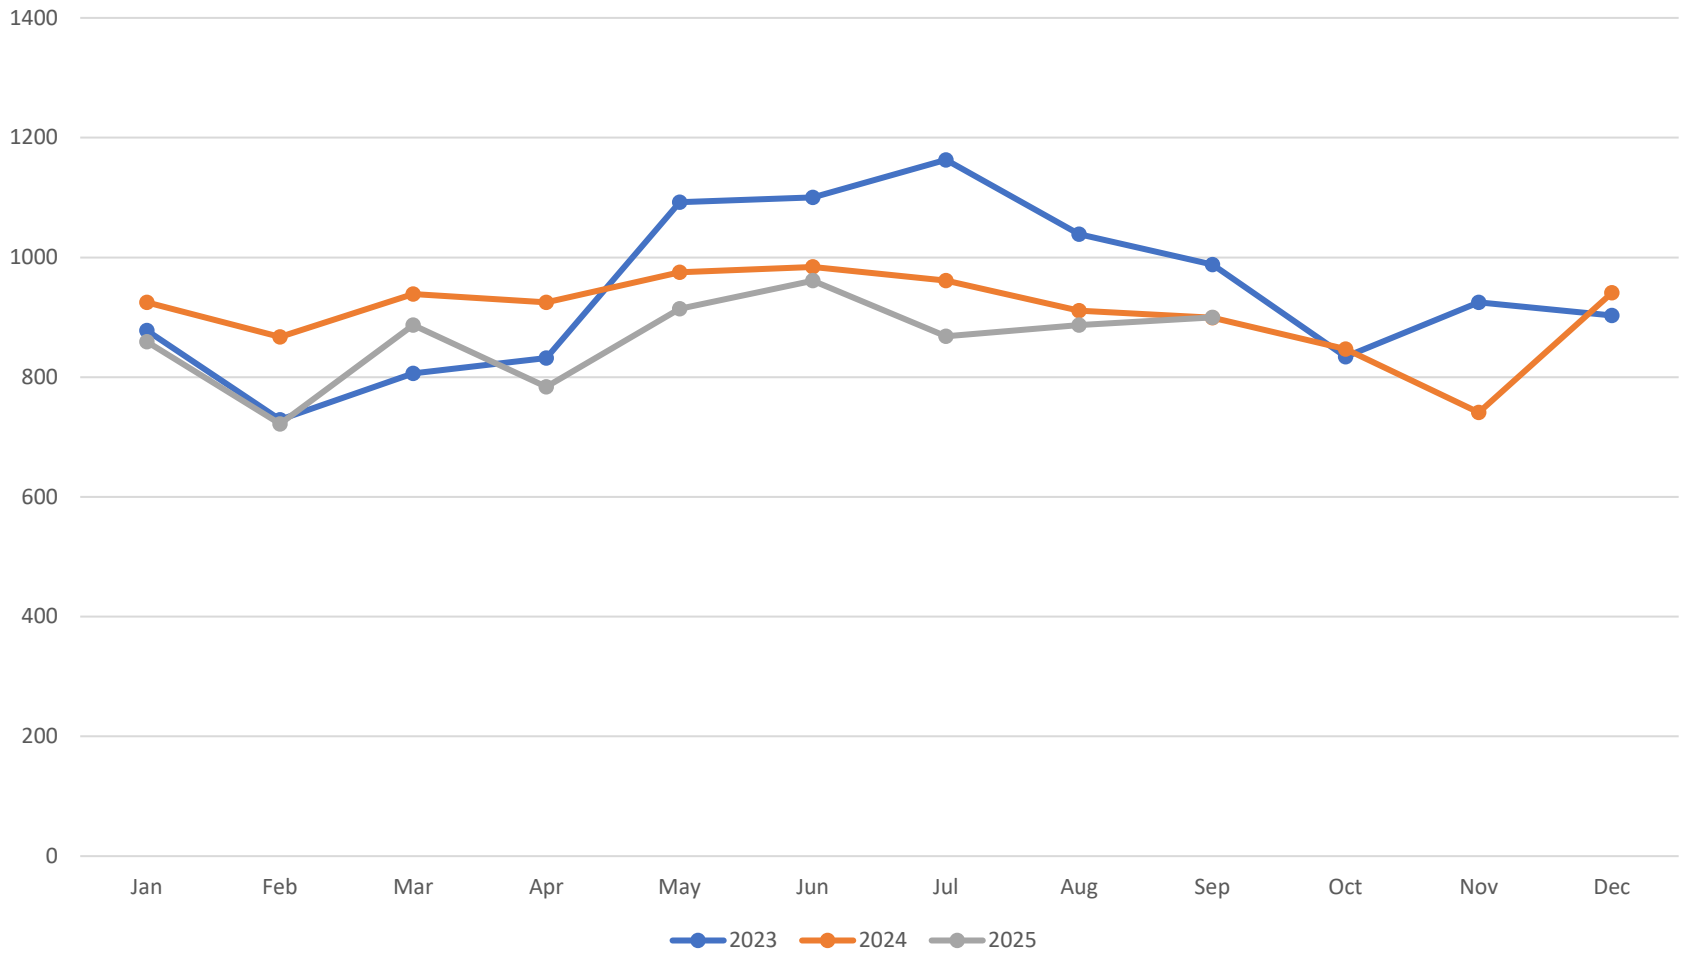

SHOREWOOD POLICE DEPARTMENT  
MONTHLY REPORT

SEPTEMBER 2025

**Activity Report:**

During the month of September 2025, the Shorewood Police Department responded to 900 calls for service, issued 1,379 parking citations, and issued 16 non-traffic related citations.

**Citations**

Non-Traffic: 16

Resist/Obstruct Officer	6
Disorderly Conduct	3
Theft	2
Prowling	1
Other	4

**North Shore Calls for Service by Jusidiction**

### 2023/2024/2025 Year to Date Calls for Service

2023/2024/2025 Year to Date Municipal Ordinance and Traffic Citations

# Use of Force Incidents

	2023	2024	2025
Jan	3	1	1
Feb	2	0	3
Mar	2	0	1
Apr	3	1	1
May	3	1	0
Jun	1	2	1
Jul	1	1	1
Aug	3	2	1
Sep	0	1	0
Oct	0	1	
Nov	0	2	
Dec	2	0	
Total	20	12	9

	2023	2024	2025
Total Calls For Service	11289	10915	7782
Use of Force Incidents	1	12	9
Percentage of Calls That Resulted in a Use of Force	0.01%	0.11%	0.12%