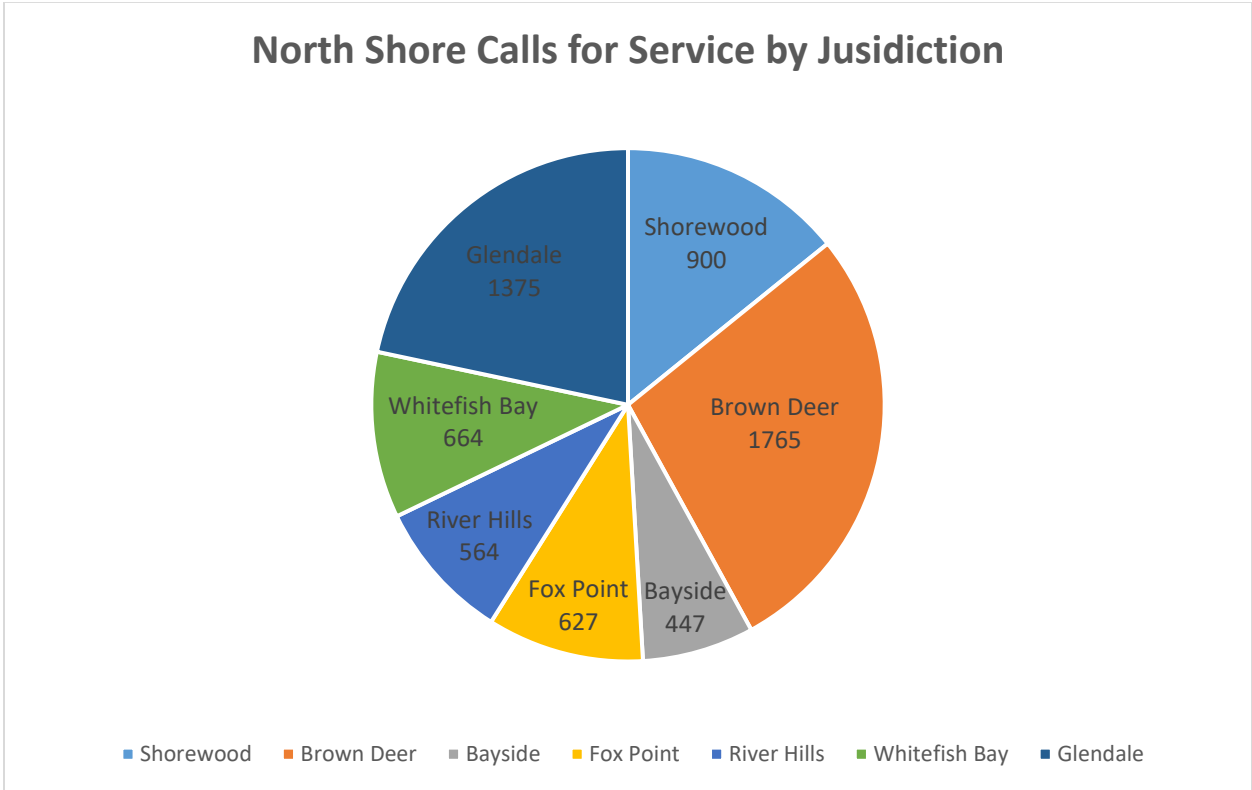

SHOREWOOD POLICE DEPARTMENT  
MONTHLY REPORT

SEPTEMBER 2025

**Activity Report:**

During the month of September 2025, the Shorewood Police Department responded to 900 calls for service, issued 1,379 parking citations, and issued 16 non-traffic related citations.

**Citations**

Non-Traffic: 16

Resist/Obstruct Officer	6
Disorderly Conduct	3
Theft	2
Prowling	1
Other	4

**North Shore Calls for Service by Jusidiction**