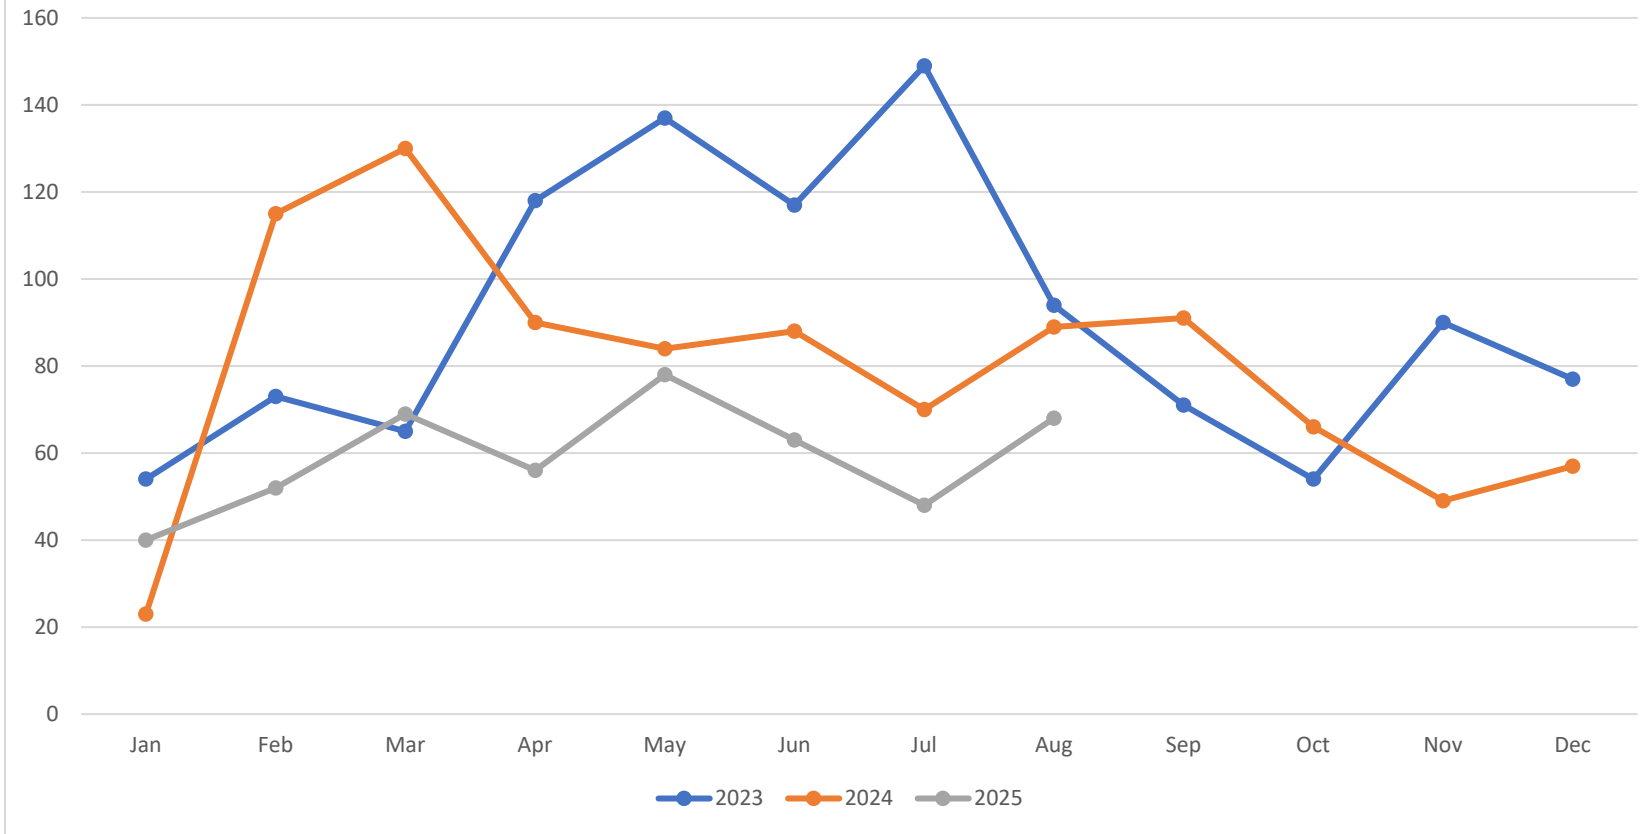

SHOREWOOD POLICE DEPARTMENT
MONTHLY REPORT

AUGUST 2025

Activity Report:

During the month of August 2025, the Shorewood Police Department responded to 887 calls for service, issued 1,183 parking citations, and issued 10 non-traffic related citations.

Citations

Non-Traffic: 10

Retail Theft	2
Theft	2
Battery	1
Damage to Property	1
Other	4

North Shore Calls for Service by Jusidiction

2023/2024/2025 Year to Date Calls for Service

2023/2024/2025 Year to Date Municipal Ordinance and Traffic Citations

Village of Shorewood Police Department

Crime Data 2025

Crime 2025	Jan	Feb	Mar	Apr	May	Jun	Jul	Aug	Sep	Oct	Nov	Dec
Homicide	0	0	0	0	0	0	1	0				
Forcible Rape	0	0	0	0	0	0	0	0				
Robbery	1	1	0	1	1	0	0	0				
Assault	1	2	2	1	3	2	3	1				
Burglary	0	1	1	2	1	2	0	1				
Theft	7	10	12	7	13	7	13	12				
Motor Vehicle Theft	4	1	3	0	1	5	2	1				
Arson	0	0	0	0	0	0	0	0				
Totals	13	15	18	11	19	16	19	15	0	0	0	0

Use of Force Incidents

	2023	2024	2025
Jan	3	1	1
Feb	2	0	3
Mar	2	0	1
Apr	3	1	1
May	3	1	0
Jun	1	2	1
Jul	1	1	1
Aug	3	2	1
Sep	0	1	
Oct	0	1	
Nov	0	2	
Dec	2	0	
Total	20	12	9

	2023	2024	2025
Total Calls For Service	11289	10915	6882
Use of Force Incidents	1	12	9
Percentage of Calls That Resulted in a Use of Force	0.01%	0.11%	0.13%