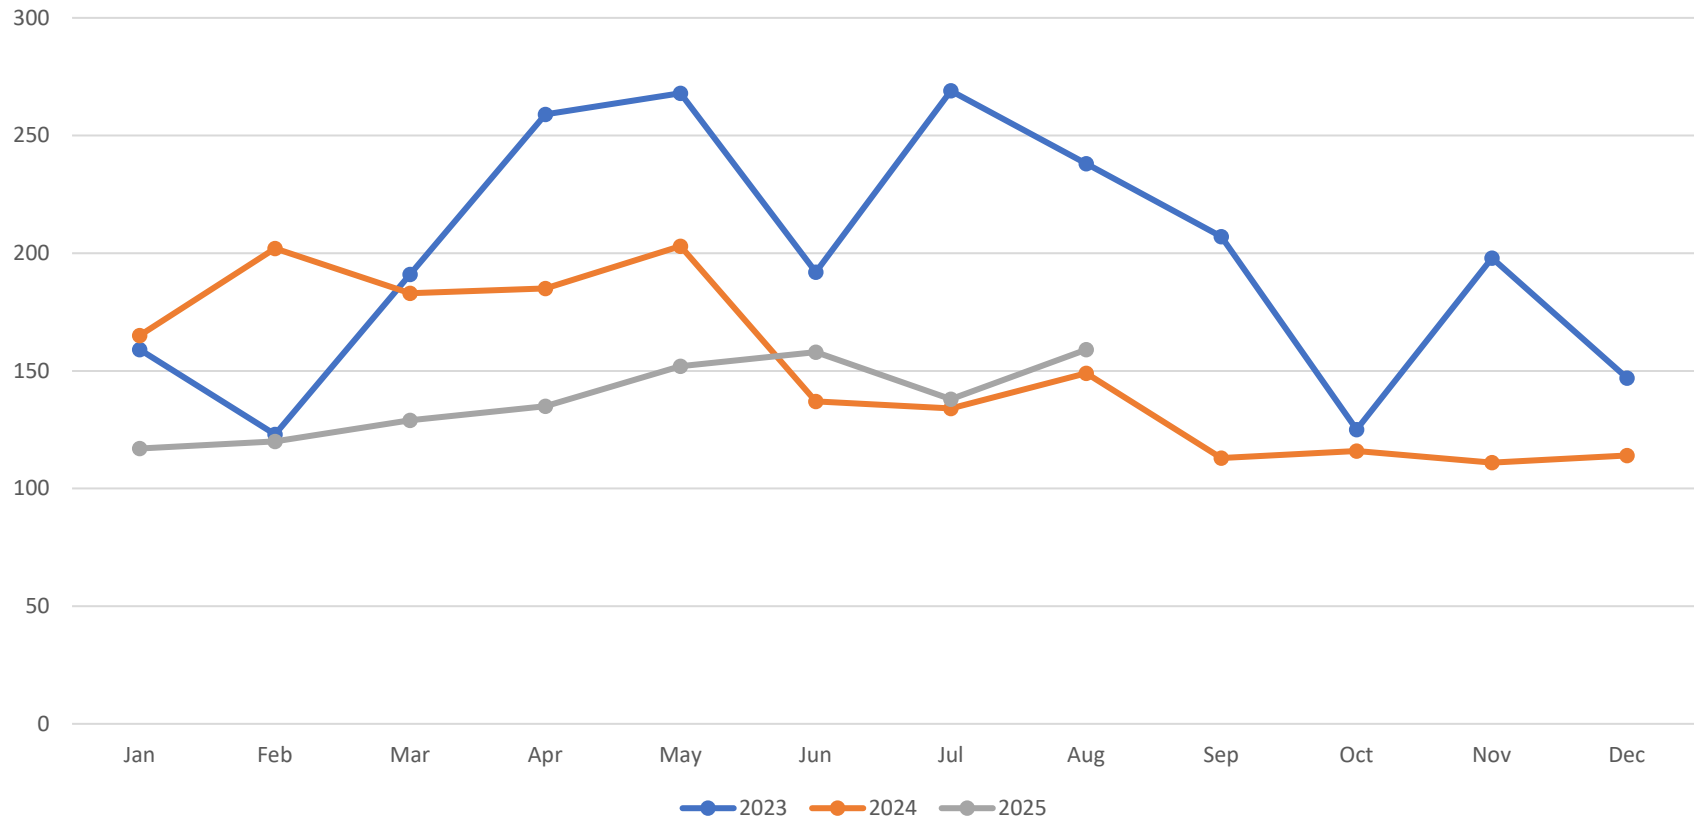

Use of Force Incidents

	2023	2024	2025
Jan	3	1	1
Feb	2	0	3
Mar	2	0	1
Apr	3	1	1
May	3	1	0
Jun	1	2	1
Jul	1	1	1
Aug	3	2	1
Sep	0	1	
Oct	0	1	
Nov	0	2	
Dec	2	0	
Total	20	12	9

	2023	2024	2025
Total Calls For Service	11289	10915	6882
Use of Force Incidents	1	12	9
Percentage of Calls That Resulted in a Use of Force	0.01%	0.11%	0.13%

August Traffic Stops by Race

Hispanic/Latino Origin, 9

American Indian/Alaskan Native, 1

■ American Indian/Alaskan Native ■ Asian ■ Black/African American ■ White ■ Hispanic/Latino Origin

2023/2024/2025 Year to Date Traffic Stops