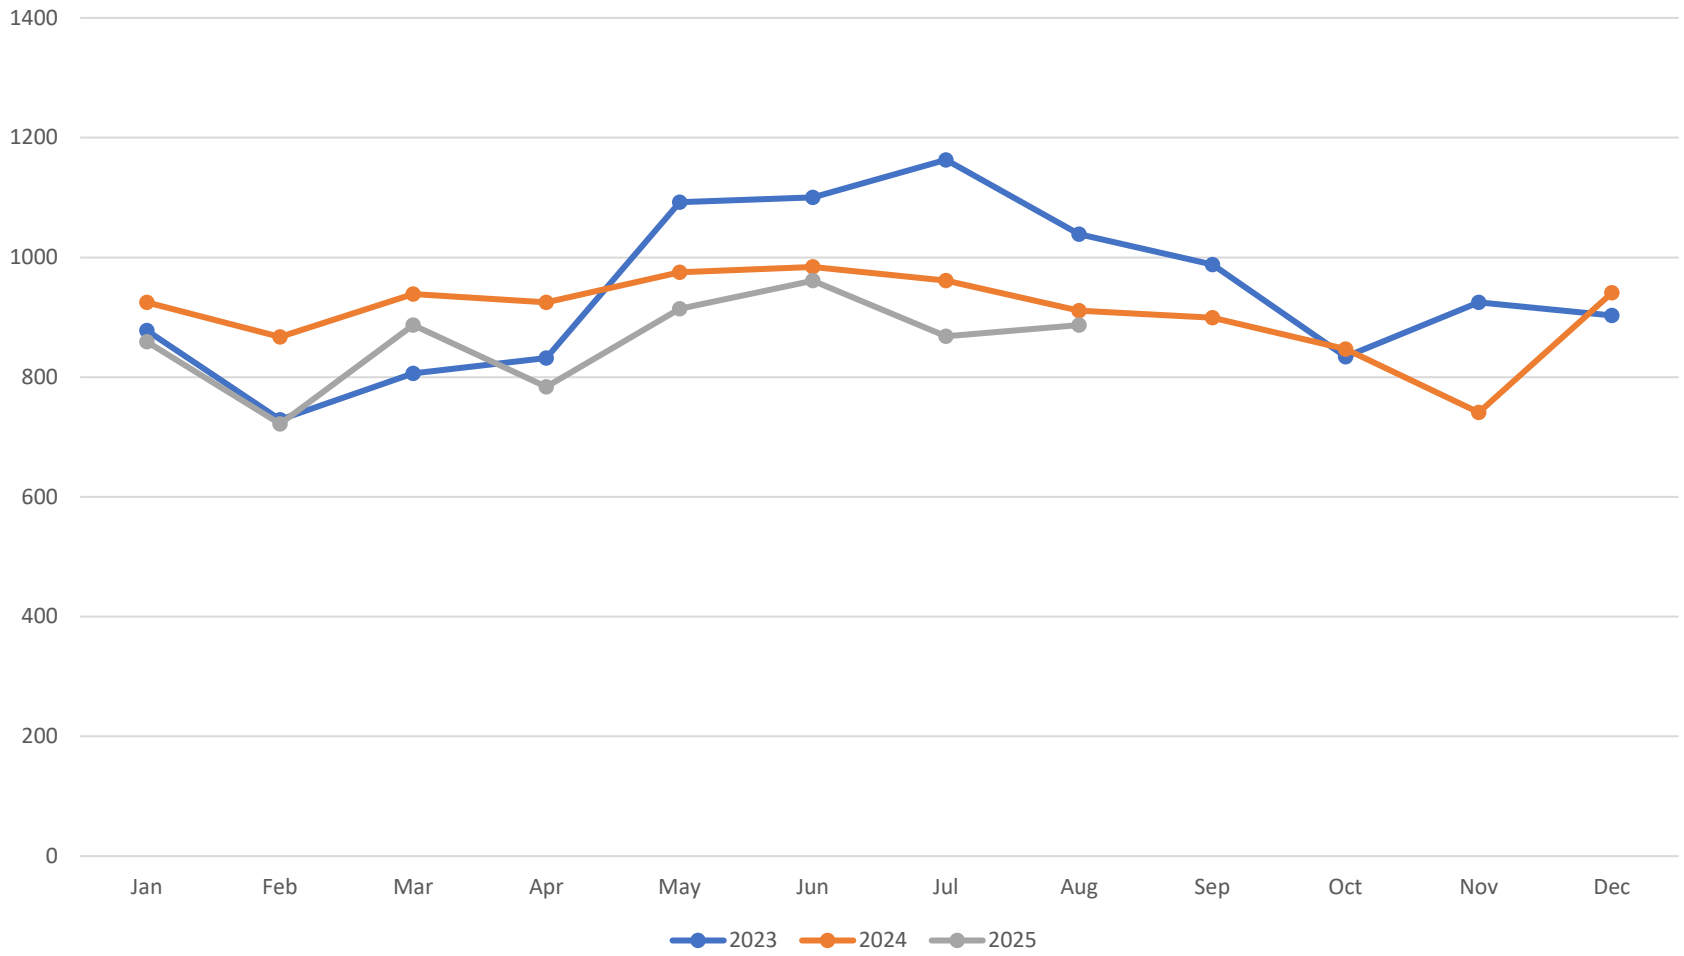

SHOREWOOD POLICE DEPARTMENT
MONTHLY REPORT

AUGUST 2025

Activity Report:

During the month of August 2025, the Shorewood Police Department responded to 887 calls for service, issued 1,183 parking citations, and issued 10 non-traffic related citations.

Citations

Non-Traffic: 10

Retail Theft	2
Theft	2
Battery	1
Damage to Property	1
Other	4

North Shore Calls for Service by Jusidiction

2023/2024/2025 Year to Date Calls for Service

2023/2024/2025 Year to Date Municipal Ordinance and Traffic Citations

Village of Shorewood Police Department

Crime Data 2025

Crime 2025	Jan	Feb	Mar	Apr	May	Jun	Jul	Aug	Sep	Oct	Nov	Dec
Homicide	0	0	0	0	0	0	1	0				
Forcible Rape	0	0	0	0	0	0	0	0				
Robbery	1	1	0	1	1	0	0	0				
Assault	1	2	2	1	3	2	3	1				
Burglary	0	1	1	2	1	2	0	1				
Theft	7	10	12	7	13	7	13	12				
Motor Vehicle Theft	4	1	3	0	1	5	2	1				
Arson	0	0	0	0	0	0	0	0				
Totals	13	15	18	11	19	16	19	15	0	0	0	0

Use of Force Incidents

	2023	2024	2025
Jan	3	1	1
Feb	2	0	3
Mar	2	0	1
Apr	3	1	1
May	3	1	0
Jun	1	2	1
Jul	1	1	1
Aug	3	2	1
Sep	0	1	
Oct	0	1	
Nov	0	2	
Dec	2	0	
Total	20	12	9

	2023	2024	2025
Total Calls For Service	11289	10915	6882
Use of Force Incidents	1	12	9
Percentage of Calls That Resulted in a Use of Force	0.01%	0.11%	0.13%