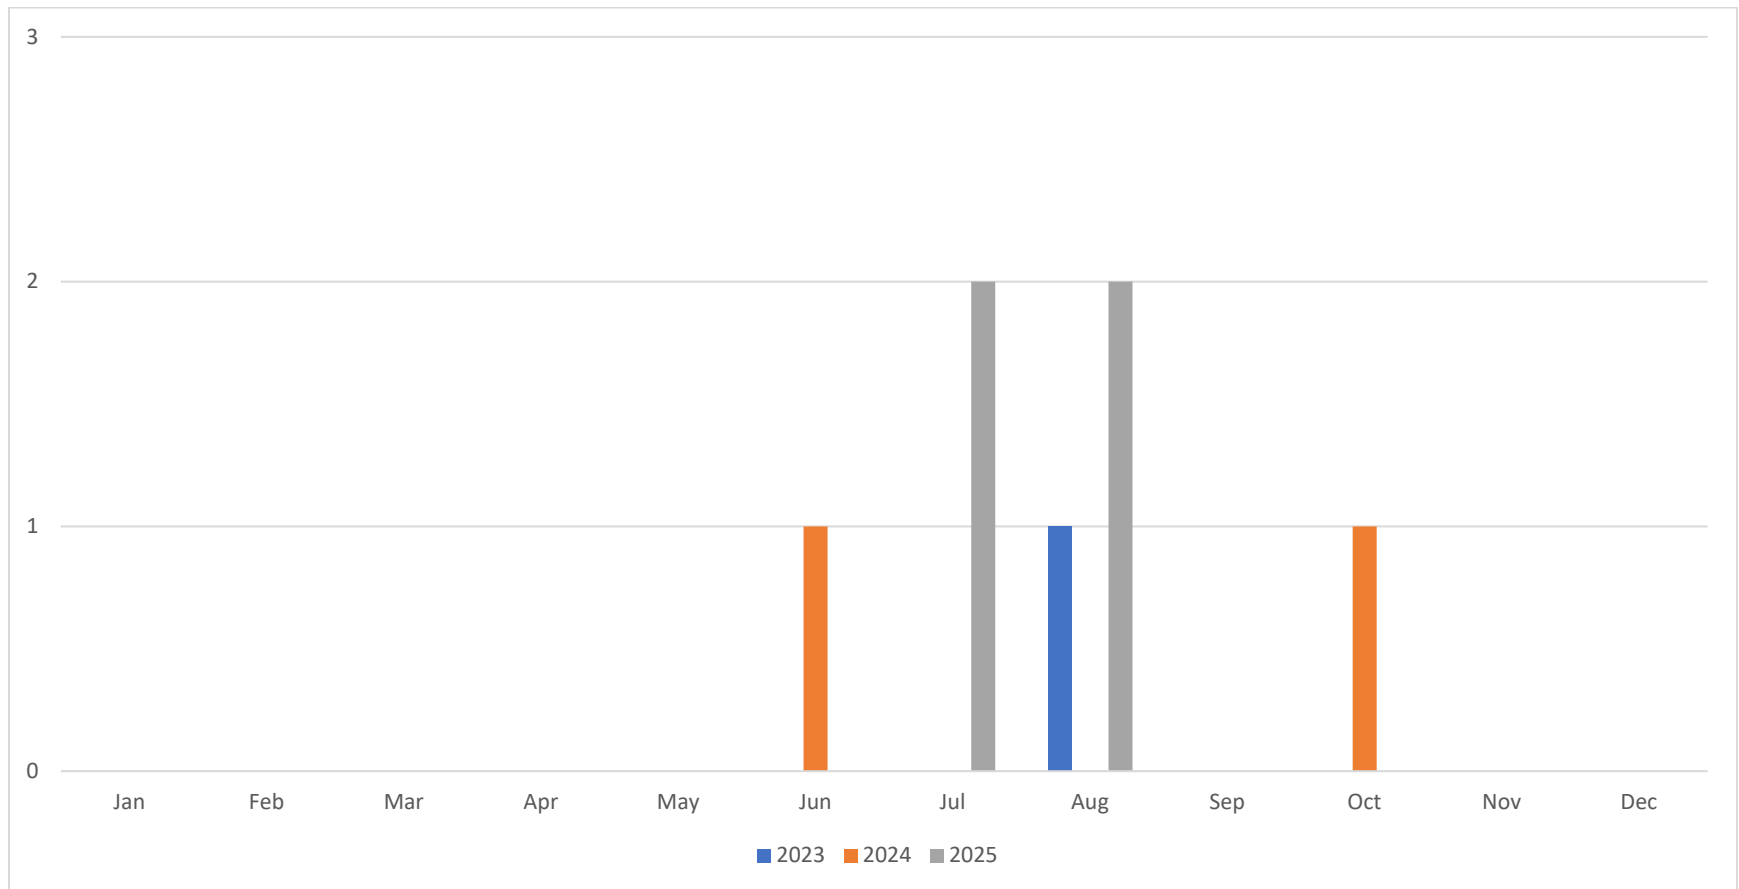

2023/2024/2025 Complaints Received

August 2025 Traffic Stop Data

	Cited	Warned	TOTAL
American Indian/Alaskan Native	0	1	1
Asian	1	8	9
Black/African American	27	40	67
White	12	61	73
Hispanic/Latino Origin	1	8	9
TOTAL	41	118	159