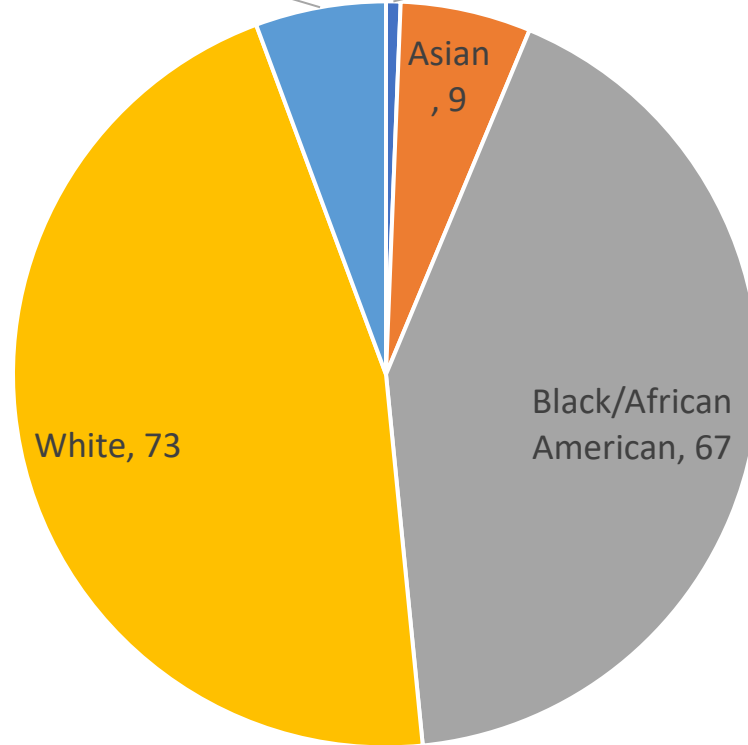

2023/2024/2025 Use of Force

Complaints Received

	2023	2024	2025
Jan	0	0	0
Feb	0	0	0
Mar	0	0	0
Apr	0	0	0
May	0	0	0
Jun	0	1	0
Jul	0	0	2
Aug	1	0	2
Sep	0	0	
Oct	0	1	
Nov	0	0	
Dec	0	0	
Total	1	2	4

	2023	2024	2025
Total Calls For Service	11289	10915	6882
Citizen Complaints	1	2	4
Percentage of Calls That Resulted in a Citizen Complaint	0.01%	0.02%	0.06%

2023/2024/2025 Complaints Received

August 2025 Traffic Stop Data

	Cited	Warned	TOTAL
American Indian/Alaskan Native	0	1	1
Asian	1	8	9
Black/African American	27	40	67
White	12	61	73
Hispanic/Latino Origin	1	8	9
TOTAL	41	118	159

August Traffic Stops by Race

Hispanic/Latino Origin, 9

American Indian/Alaskan Native, 1

■ American Indian/Alaskan Native ■ Asian ■ Black/African American ■ White ■ Hispanic/Latino Origin

2023/2024/2025 Year to Date Traffic Stops