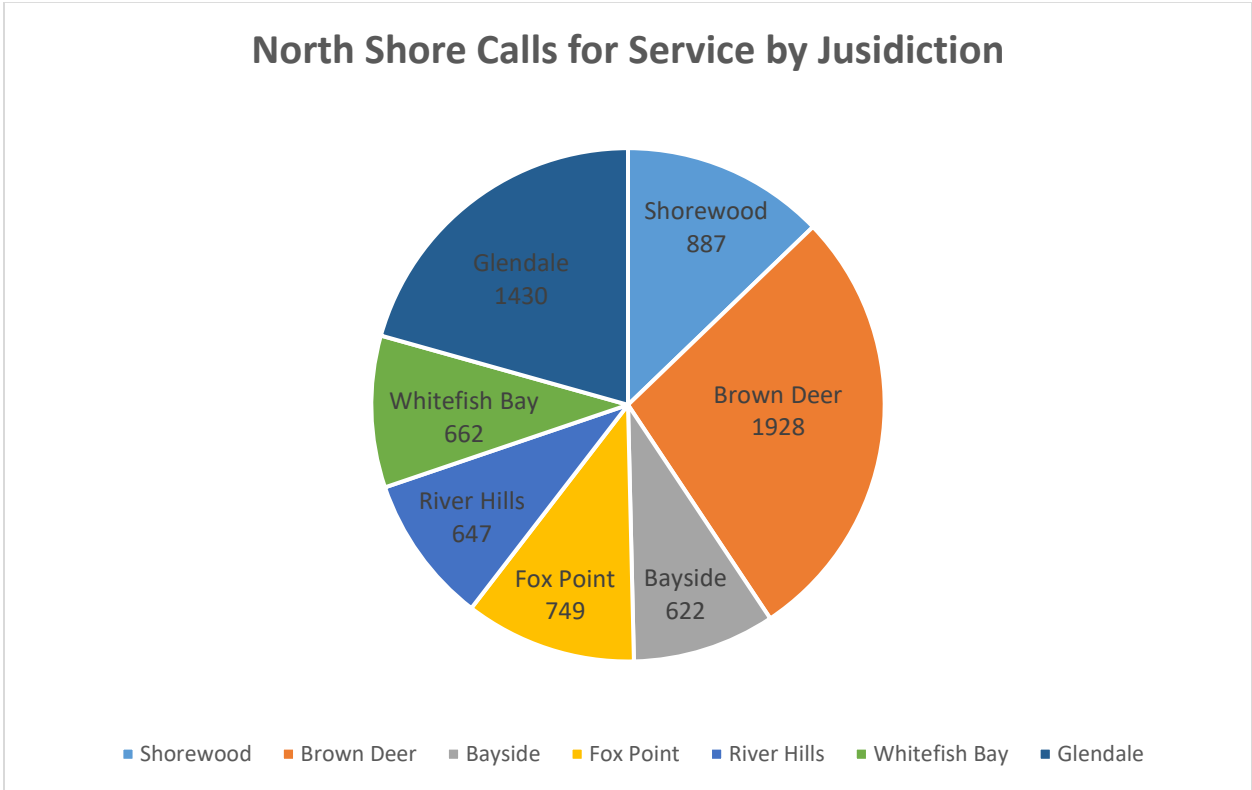

Activity Report:

During the month of August 2025, the Shorewood Police Department responded to 887 calls for service, issued 1,183 parking citations, and issued 10 non-traffic related citations.

Citations

Non-Traffic: 10

Retail Theft	2
Theft	2
Battery	1
Damage to Property	1
Other	4

North Shore Calls for Service by Jusidiction