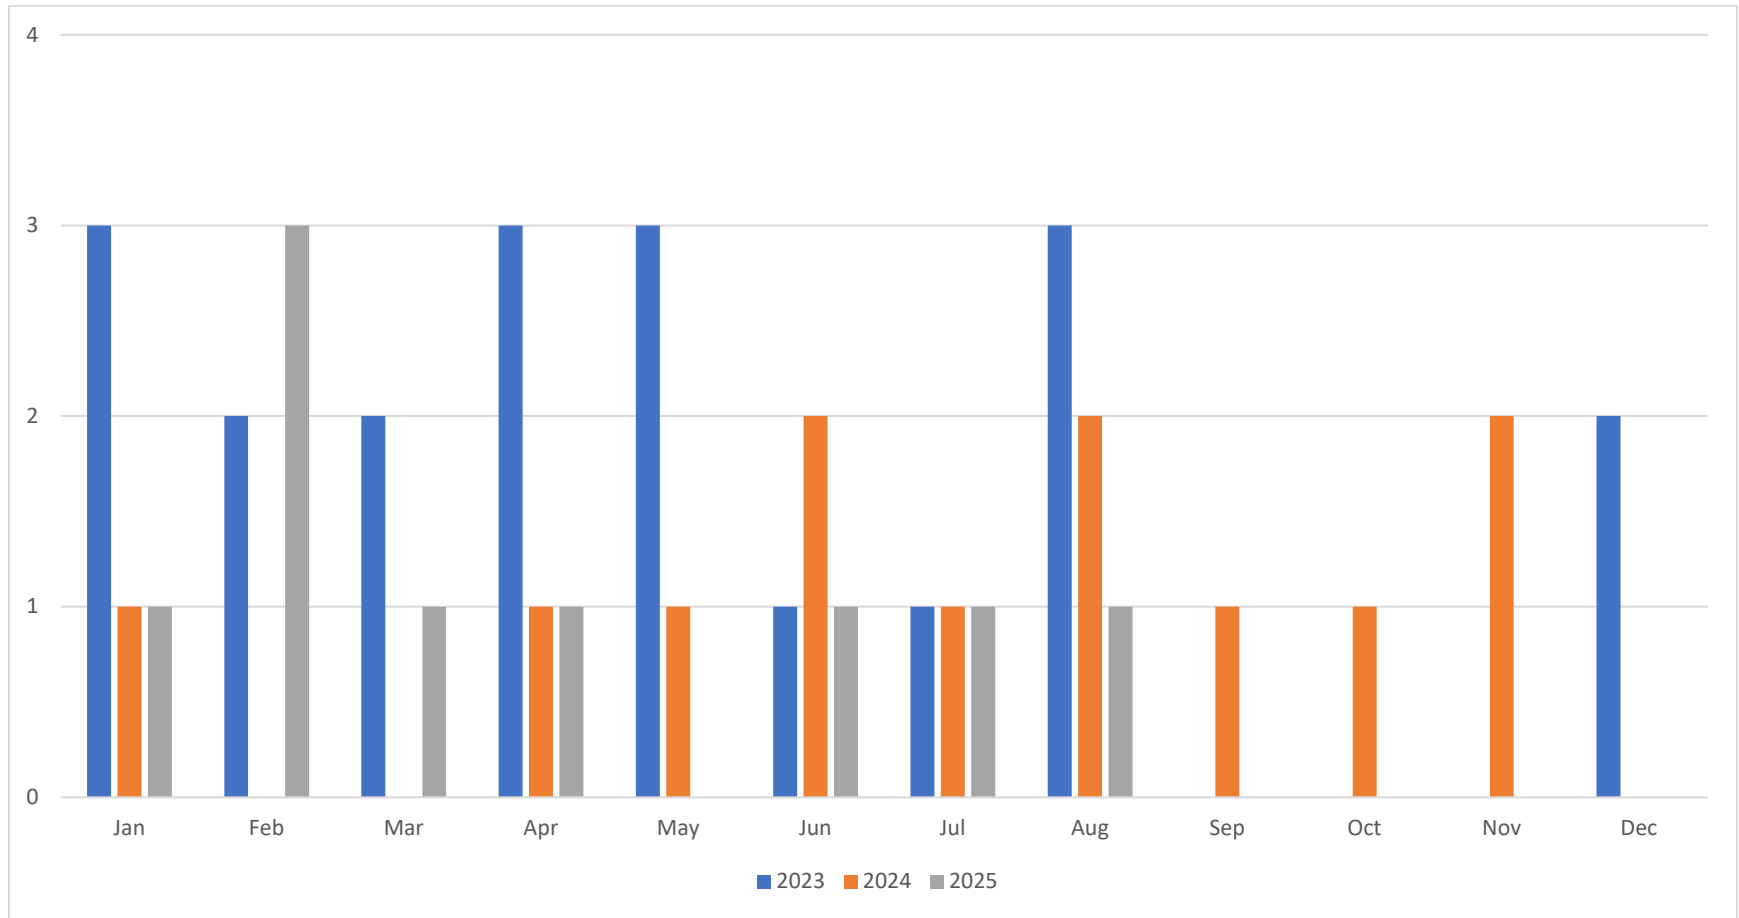

2023/2024/2025 Use of Force

Complaints Received

	2023	2024	2025
Jan	0	0	0
Feb	0	0	0
Mar	0	0	0
Apr	0	0	0
May	0	0	0
Jun	0	1	0
Jul	0	0	2
Aug	1	0	2
Sep	0	0	
Oct	0	1	
Nov	0	0	
Dec	0	0	
Total	1	2	4

	2023	2024	2025
Total Calls For Service	11289	10915	6882
Citizen Complaints	1	2	4
Percentage of Calls That Resulted in a Citizen Complaint	0.01%	0.02%	0.06%