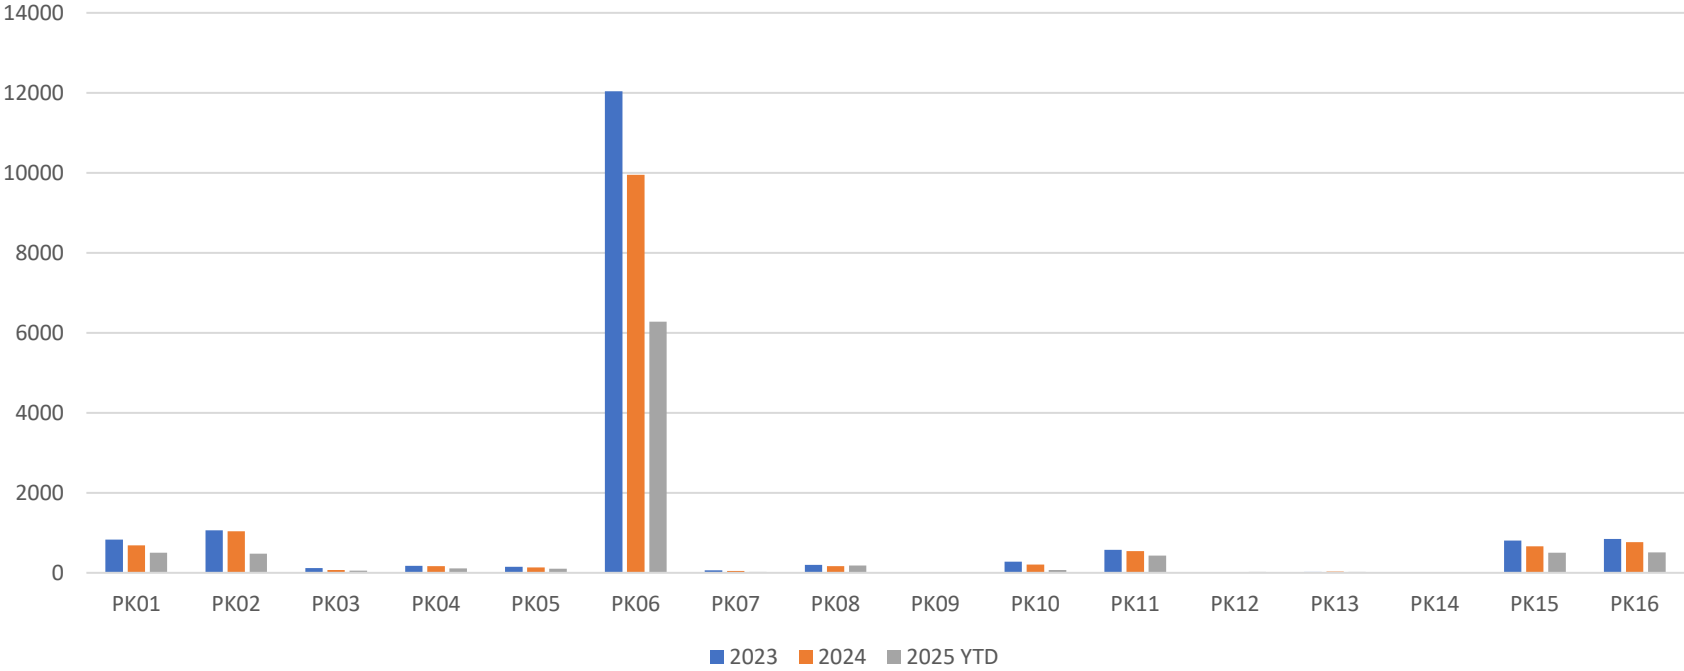

Parking Citations Issued - 2023/2024/2025 (YTD)