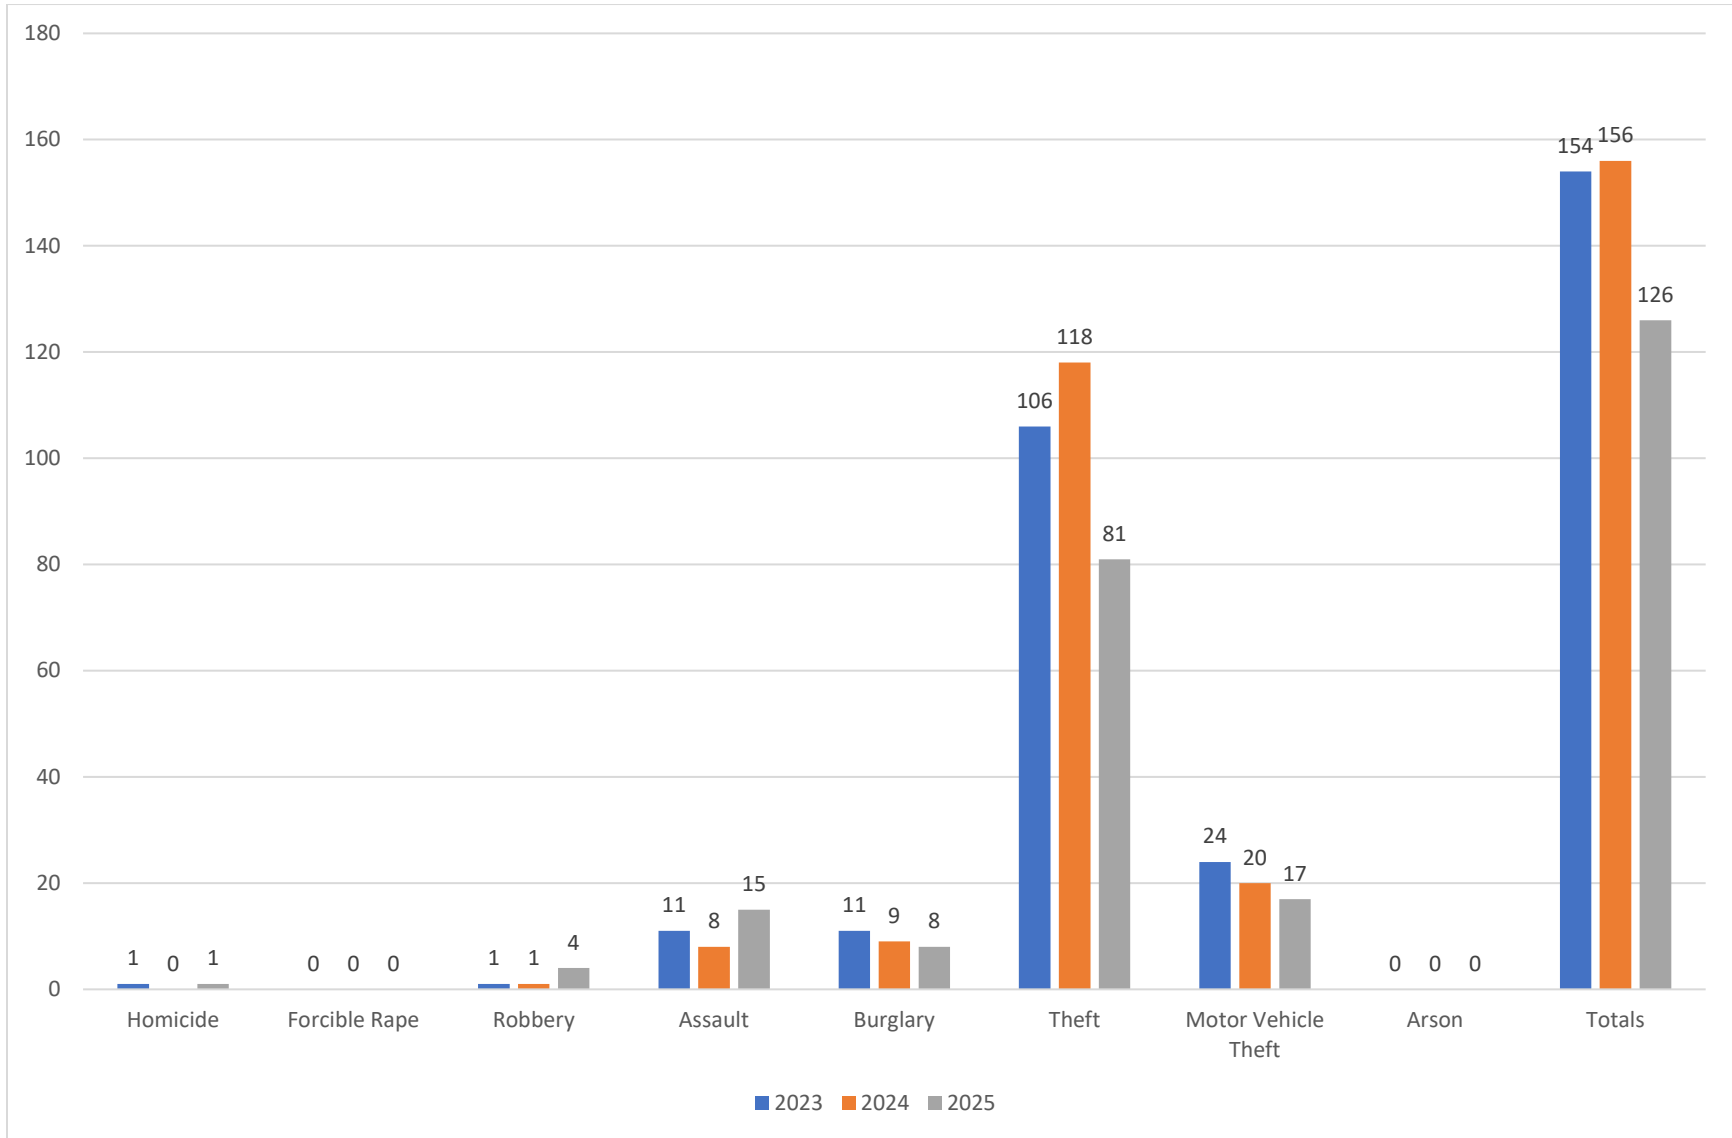

Village of Shorewood Police Department

Crime Data 2025

Crime 2025	Jan	Feb	Mar	Apr	May	Jun	Jul	Aug	Sep	Oct	Nov	Dec
Homicide	0	0	0	0	0	0	1	0				
Forcible Rape	0	0	0	0	0	0	0	0				
Robbery	1	1	0	1	1	0	0	0				
Assault	1	2	2	1	3	2	3	1				
Burglary	0	1	1	2	1	2	0	1				
Theft	7	10	12	7	13	7	13	12				
Motor Vehicle Theft	4	1	3	0	1	5	2	1				
Arson	0	0	0	0	0	0	0	0				
Totals	13	15	18	11	19	16	19	15	0	0	0	0

UCR Data Comparison Year to Date 2023/2024/2025